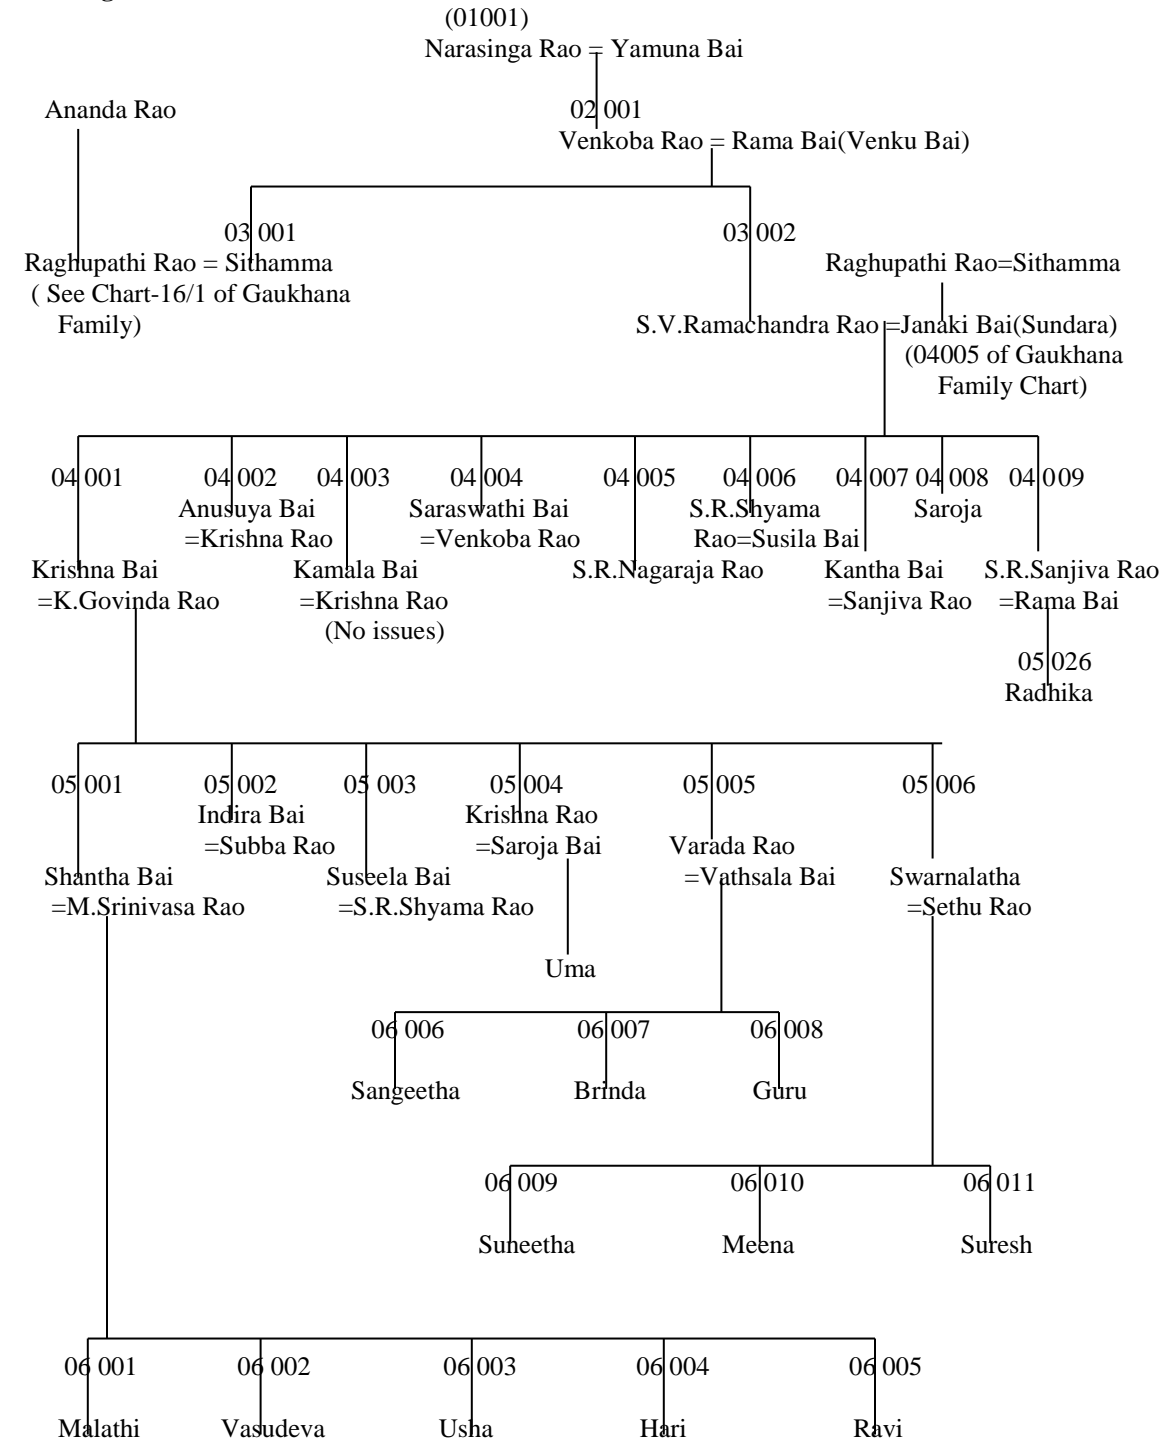

Chart-17/1

Rallis Family Chart

Jamadagni Vathsa Gothra