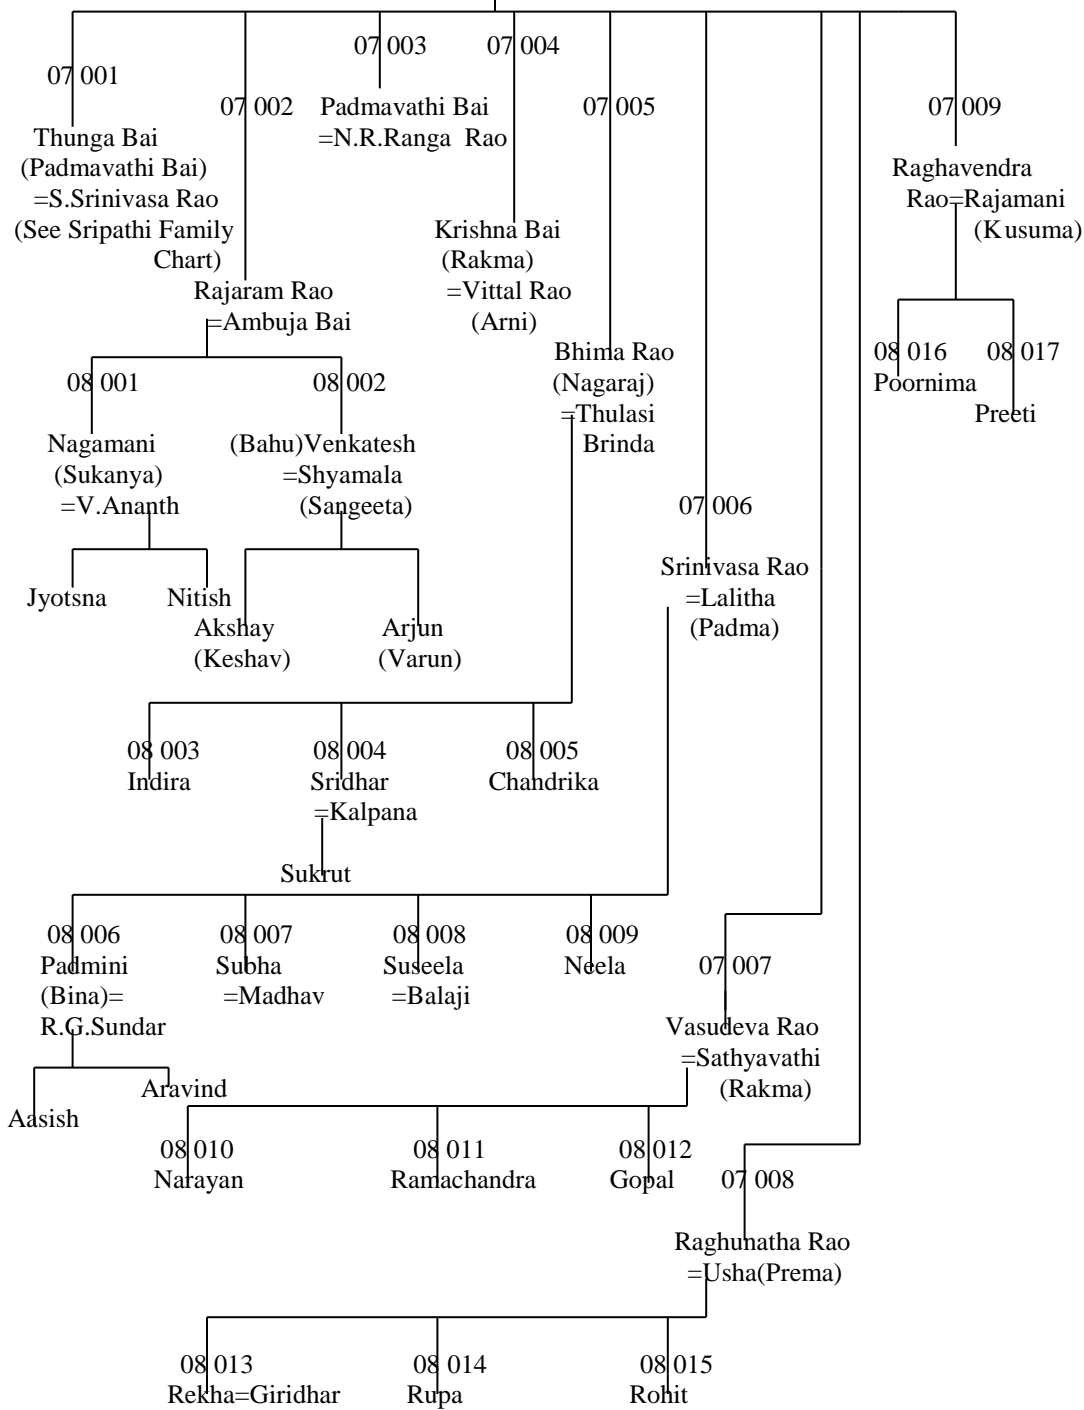

Dewan Bahadur T.Venkoba Rao

(02005)

Dr. Kasinath Subhaji Tagat B.A; M.B.B.S = Raji Bai

Chart-12/5 (Continuation from Chart-12/4)

Tagat Family Chart

Chart-12/6

Tagat Family Chart

Chart-12/7 Tagat Family Chart

Chart-13/1 T. S. Narayanaswamy Rao Chart

Chart-14/1 Bethamangalam Family Chart

Chart-14/2 (Continuation from Chart-14/1) Bethamangalam Family Chart

(03003)

Ranga Rao=Rama Bai

Chart-14/3 (Continuation from Chart-14/7) **Bethamangalam Family Chart**

Chart-14/4 (Continuation from Chart-14/7) **Bethamangalam Family Chart**

Chart-14/5 (Continuation from Chart-14/1) **Bethamangalam Family Chart**

Chart-14/6(Continuation from Chart-14/1) **Bethamangalam Family Chart**

(06003)

Sadana Bai=Venkaswamy Rao=Kamala Bai(Gangu)

Chart-14/7(Continuation from Chart-14/1) **Bethamangalam Family Chart**

(05004)

Raghavendra Rao=Yamuna Bai

Chart14/8(Continuation from Chart-14/1) Bethamangalam Family Chart