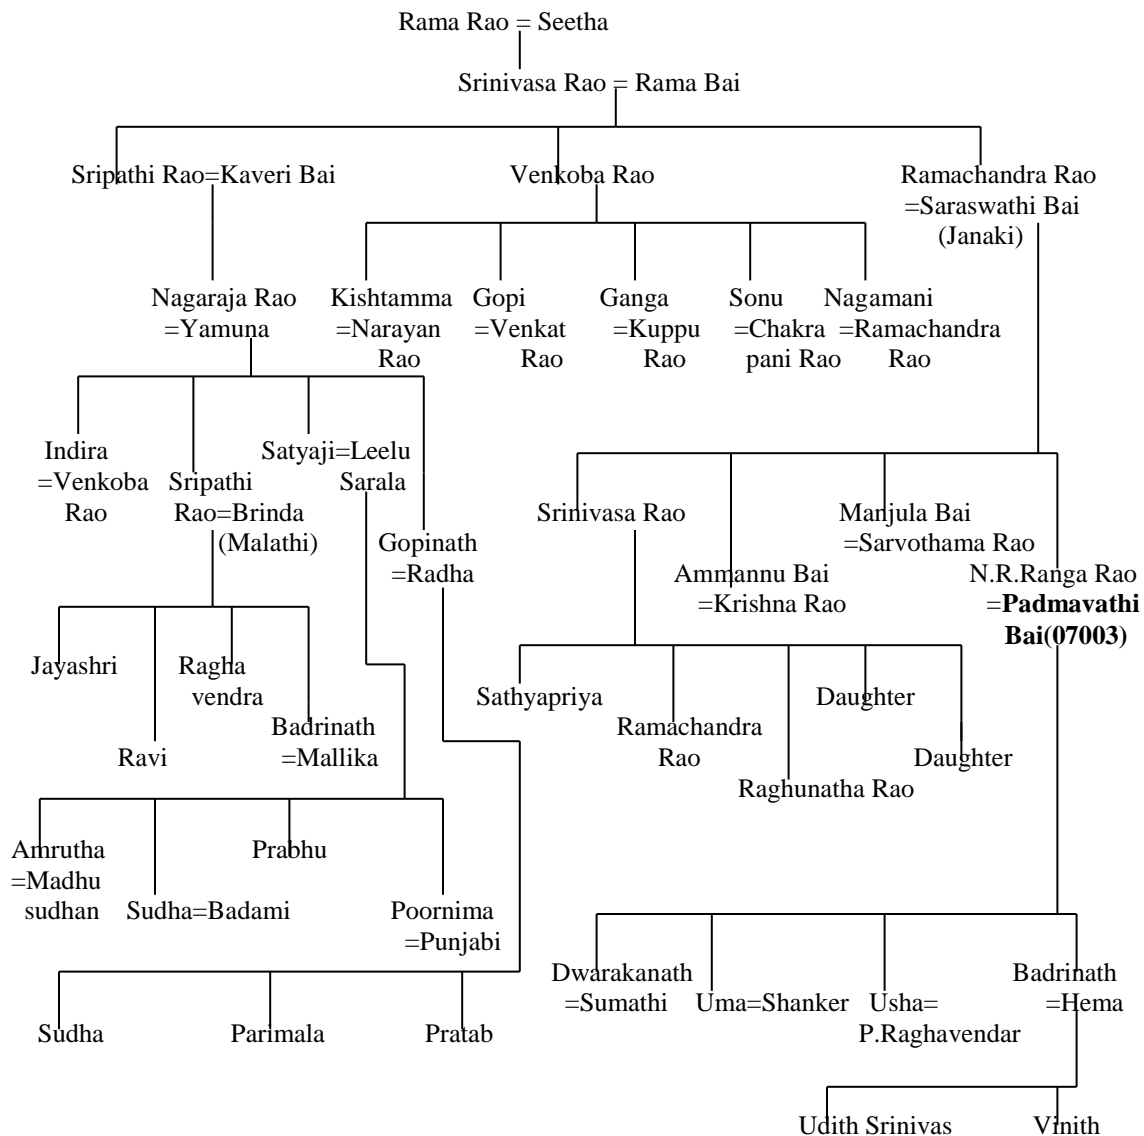

(06003)

Sadana Bai=Venkaswamy Rao=Kamala Bai(Gangu)

Chart-14/7(Continuation from Chart-14/1) **Bethamangalam Family Chart**

(05004)

Raghavendra Rao=Yamuna Bai

Chart14/8(Continuation from Chart-14/1) Bethamangalam Family Chart

Chart-14/9(Continuation from Chart-14/1) Bethamangalam Family Chart

Chart-14/10 (Continuation from Chart-14/2) **Bethamangalam Family Chart**
 (The families of Kaveri Bai(04011), Nagamani(06002), Yamuna(05002),Sundara Bai(06004)

Chart-14/11 (Continuation from Chart-4/1) Bethamangalam Family Chart

(06001)

Jeevu Bai = N.Raja Rao

Chart 14/12 (Continuation from Chart-14/6) Bethamangalam Family Chart

(The family of N.R.Ranga Rao = Padmavathi Bai (07003))

Chart-14/13 (Continuation from Chart-14/1) Bethamangalam Family Chart

(The families of Krishna Bai(04005),Goja Bai(05003), Rani(06010), Sundara(06011))

Chart-14/14 (Continuation from Chart-14/6) Bethamangalam Family Chart