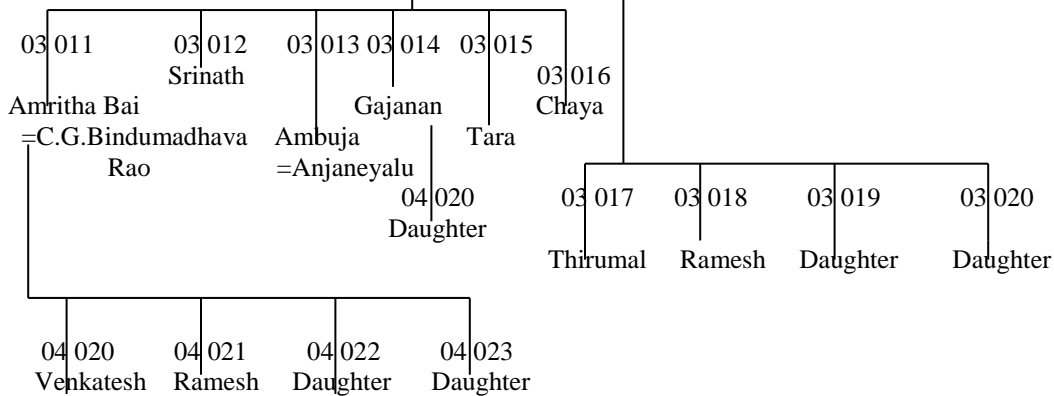

Chart-12/1

Tagat Family Chart

(01001)

(D.1909) Tagat Venkaji Subba Rao = Janaki Bai
 (Vice Principal, Government Training College, Rajahmundry)

Chart-12/2 (Continuation from Chart-12/1) Tagat Family Chart

(02003)

Ekanatha Rao = Shantha Bai (*Nee Bhavani*)

Chart-12/3 (Continuation from Chart-12/1) Tagat Family Chart

(02004)

Bhagirathi Bai = Gopinatha Rao = Thangachi

Chart-12/4 (Continuation from Chart-12/1) Tagat Family Chart

Dewan Bahadur T.Venkoba Rao

(02005)

Dr. Kasinath Subhaji Tagat B.A; M.B.B.S = Raji Bai

Chart-12/5 (Continuation from Chart-12/4)

Tagat Family Chart

Chart-12/6

Tagat Family Chart

Chart-12/7 Tagat Family Chart