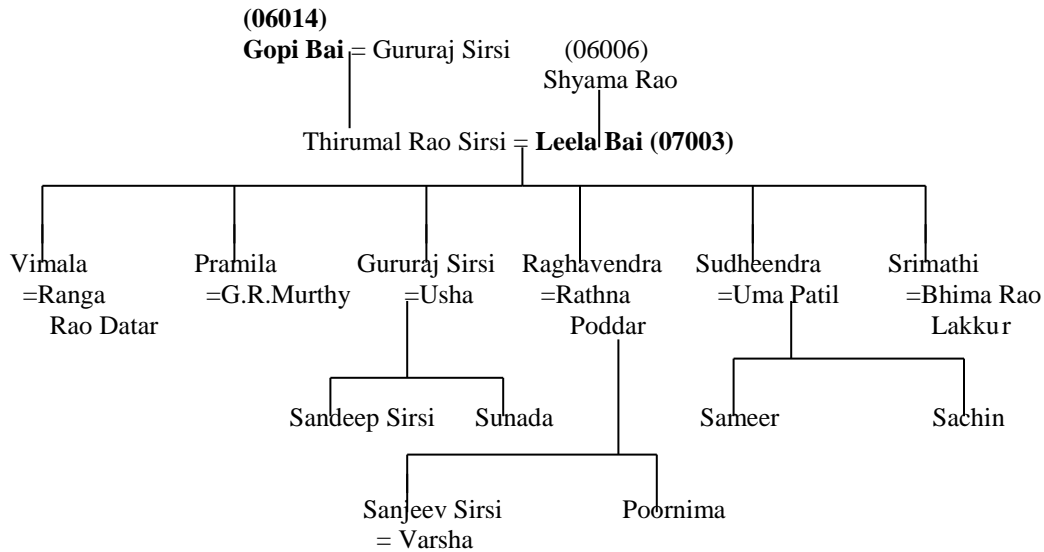

Chart-14/11 (Continuation from Chart-4/1) Bethamangalam Family Chart

(06001)

Jeevu Bai = N.Raja Rao

Chart 14/12 (Continuation from Chart-14/6) Bethamangalam Family Chart

(The family of N.R.Ranga Rao = Padmavathi Bai (07003))

Chart-14/13 (Continuation from Chart-14/1) Bethamangalam Family Chart

(The families of Krishna Bai(04005),Goja Bai(05003), Rani(06010), Sundara(06011))

Chart-14/14 (Continuation from Chart-14/6) Bethamangalam Family Chart

(The families of Krishna Bai(Rakma)(07004))

Chart-14/15 (Continuation from Chart-14/7) Bethamangalam Family Chart

(06007)

Thunga Bai = Seshagiri Rao

Chart-14/16 (Continuation from Chart-14/7) Bethamangalam Family Chart

Chart-14/17 (Continuation from Chart-14/4) Bethamangalam Family Chart

Chart-14/18 (Continuation from Chart-14/4) Bethamangalam Family Chart

Chart-14/19 (Continuation from Chart-14/4) Bethamangalam Family Chart