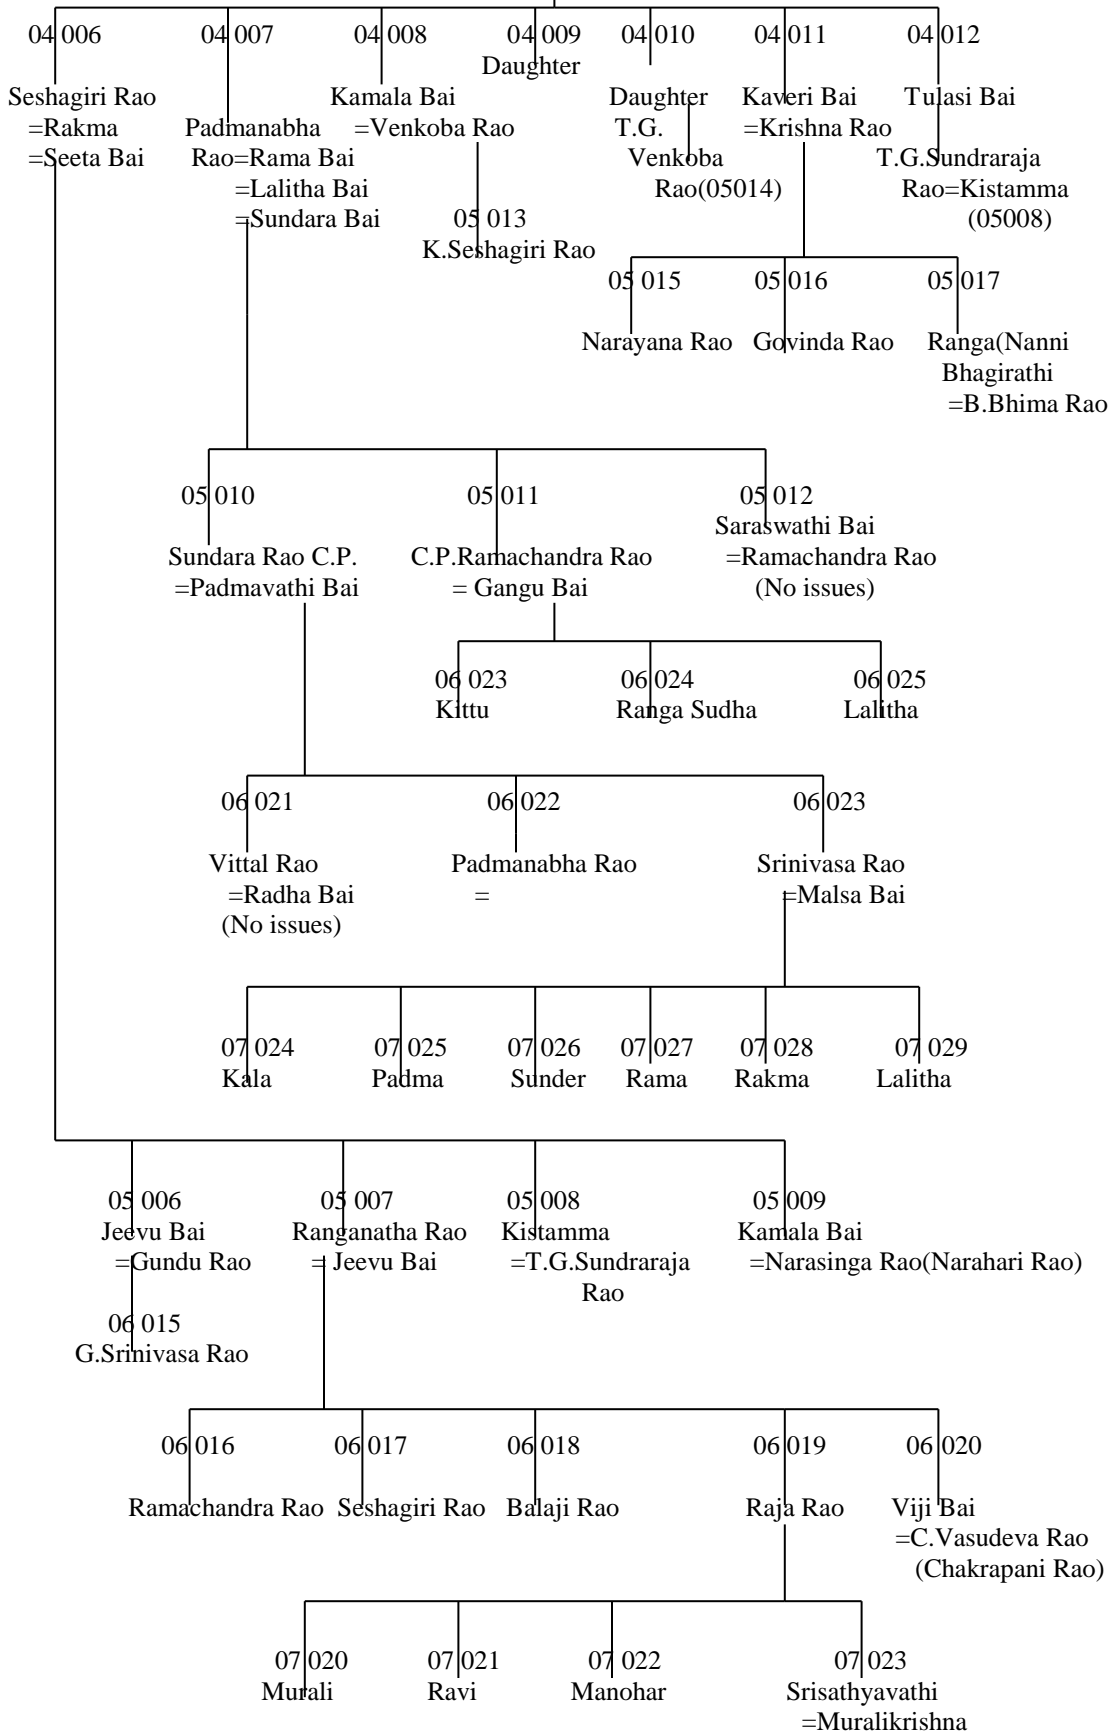

(02003)

Ekanatha Rao = Shantha Bai (*Nee Bhavani*)

Chart-12/3 (Continuation from Chart-12/1) Tagat Family Chart

(02004)

Bhagirathi Bai = Gopinatha Rao = Thangachi

Chart-12/4 (Continuation from Chart-12/1) Tagat Family Chart

Dewan Bahadur T.Venkoba Rao

(02005)

Dr. Kasinath Subhaji Tagat B.A; M.B.B.S = Raji Bai

Chart-12/5 (Continuation from Chart-12/4)

Tagat Family Chart

Chart-12/6

Tagat Family Chart

Chart-12/7 Tagat Family Chart

Chart-13/1 T. S. Narayanaswamy Rao Chart

Chart-14/1 Bethamangalam Family Chart

Chart-14/2 (Continuation from Chart-14/1) Bethamangalam Family Chart

(03003)

Ranga Rao=Rama Bai

Chart-14/3 (Continuation from Chart-14/7) **Bethamangalam Family Chart**

Chart-14/4 (Continuation from Chart-14/7) **Bethamangalam Family Chart**

Chart-14/5 (Continuation from Chart-14/1) **Bethamangalam Family Chart**

Chart-14/6(Continuation from Chart-14/1) **Bethamangalam Family Chart**