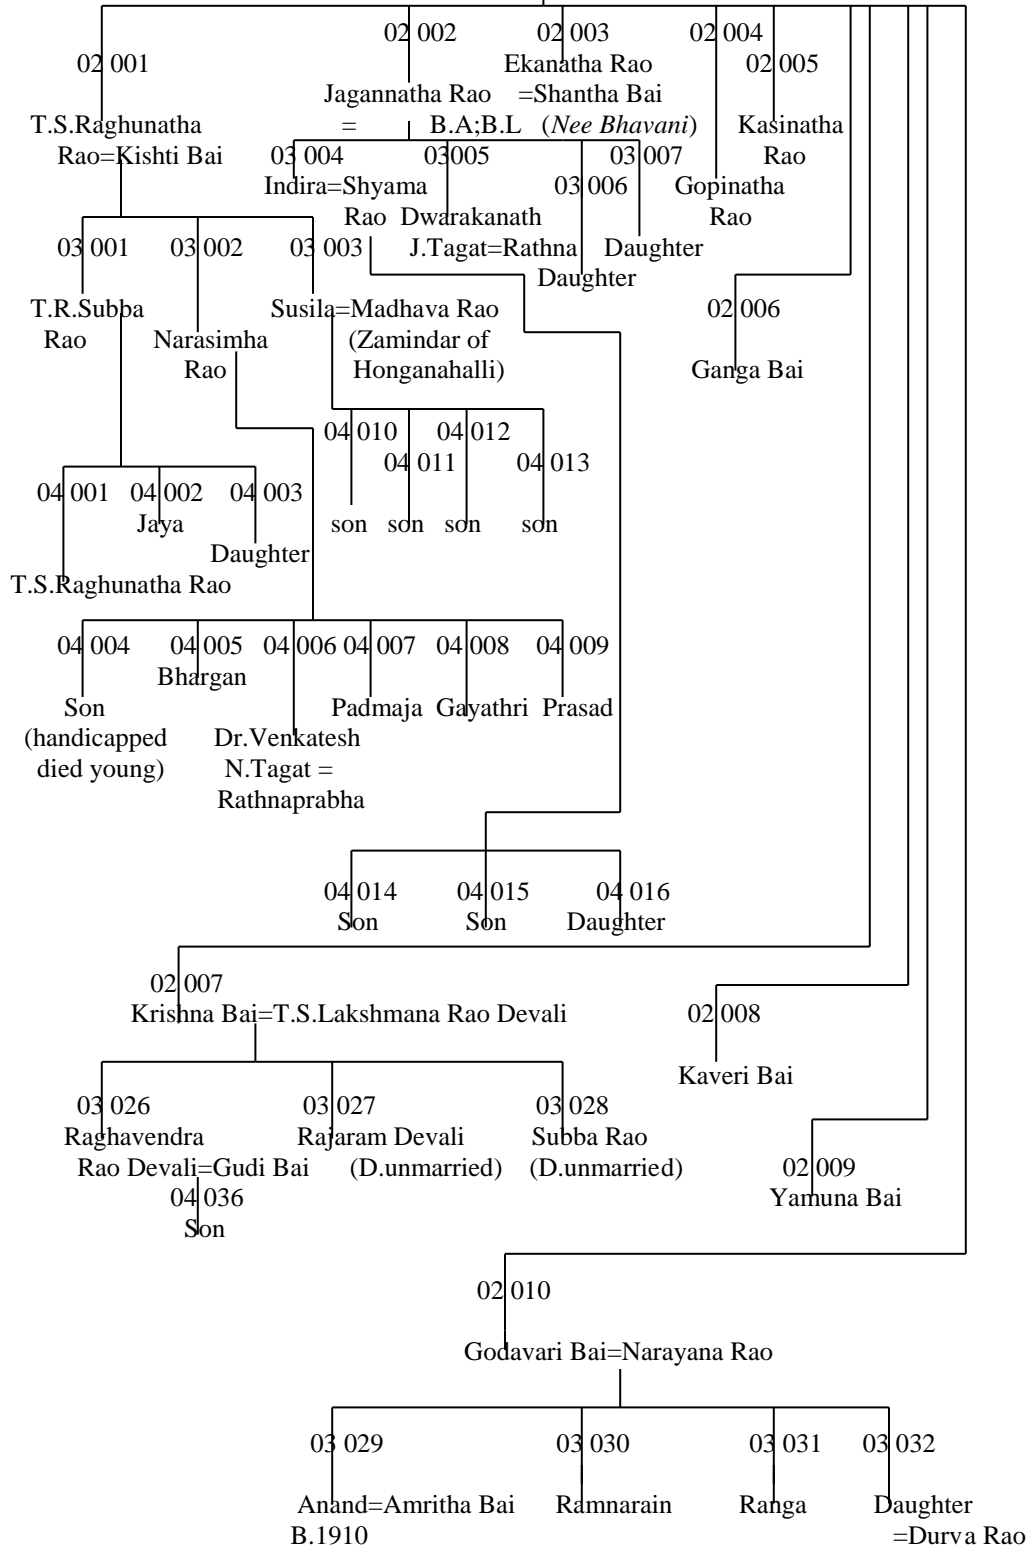

Chart-12/1

Tagat Family Chart

(01001)

(D.1909) Tagat Venkaji Subba Rao = Janaki Bai
 (Vice Principal, Government Training College, Rajahmundry)

Chart-12/2 (Continuation from Chart-12/1) Tagat Family Chart

(02003)

Ekanatha Rao = Shantha Bai (*Nee Bhavani*)

Chart-12/3 (Continuation from Chart-12/1) Tagat Family Chart

(02004)

Bhagirathi Bai = Gopinatha Rao = Thangachi

Chart-12/4 (Continuation from Chart-12/1) Tagat Family Chart

Dewan Bahadur T.Venkoba Rao

(02005)

Dr. Kasinath Subhaji Tagat B.A; M.B.B.S = Raji Bai

Chart-12/5 (Continuation from Chart-12/4)

Tagat Family Chart

Chart-12/6

Tagat Family Chart

Chart-12/7 Tagat Family Chart