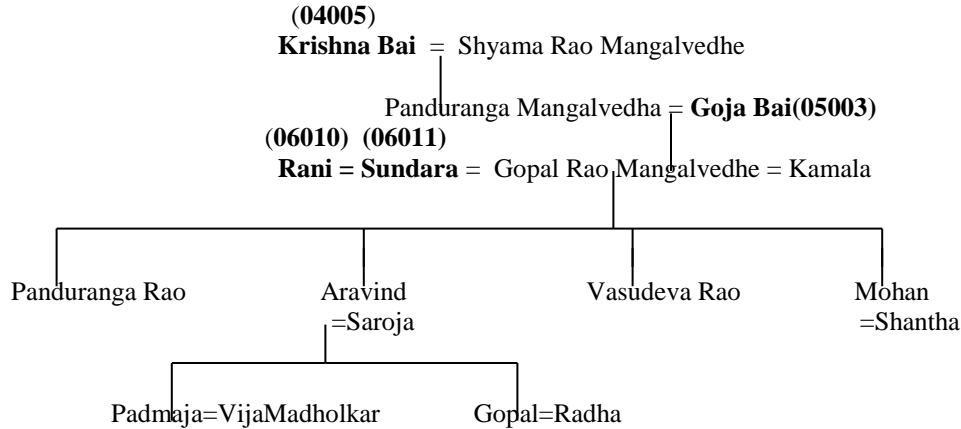

Chart-14/11 (Continuation from Chart-4/1) Bethamangalam Family Chart

(06001)

Jeevu Bai = N.Raja Rao

Chart 14/12 (Continuation from Chart-14/6) Bethamangalam Family Chart

(The family of N.R.Ranga Rao = Padmavathi Bai (07003))

Chart-14/13 (Continuation from Chart-14/1) Bethamangalam Family Chart

(The families of Krishna Bai(04005),Goja Bai(05003), Rani(06010), Sundara(06011))

Chart-14/14 (Continuation from Chart-14/6) Bethamangalam Family Chart

(The families of Krishna Bai(Rakma)(07004))

Chart-14/15 (Continuation from Chart-14/7) Bethamangalam Family Chart

(06007)

Thunga Bai = Seshagiri Rao

Chart-14/16 (Continuation from Chart-14/7) Bethamangalam Family Chart