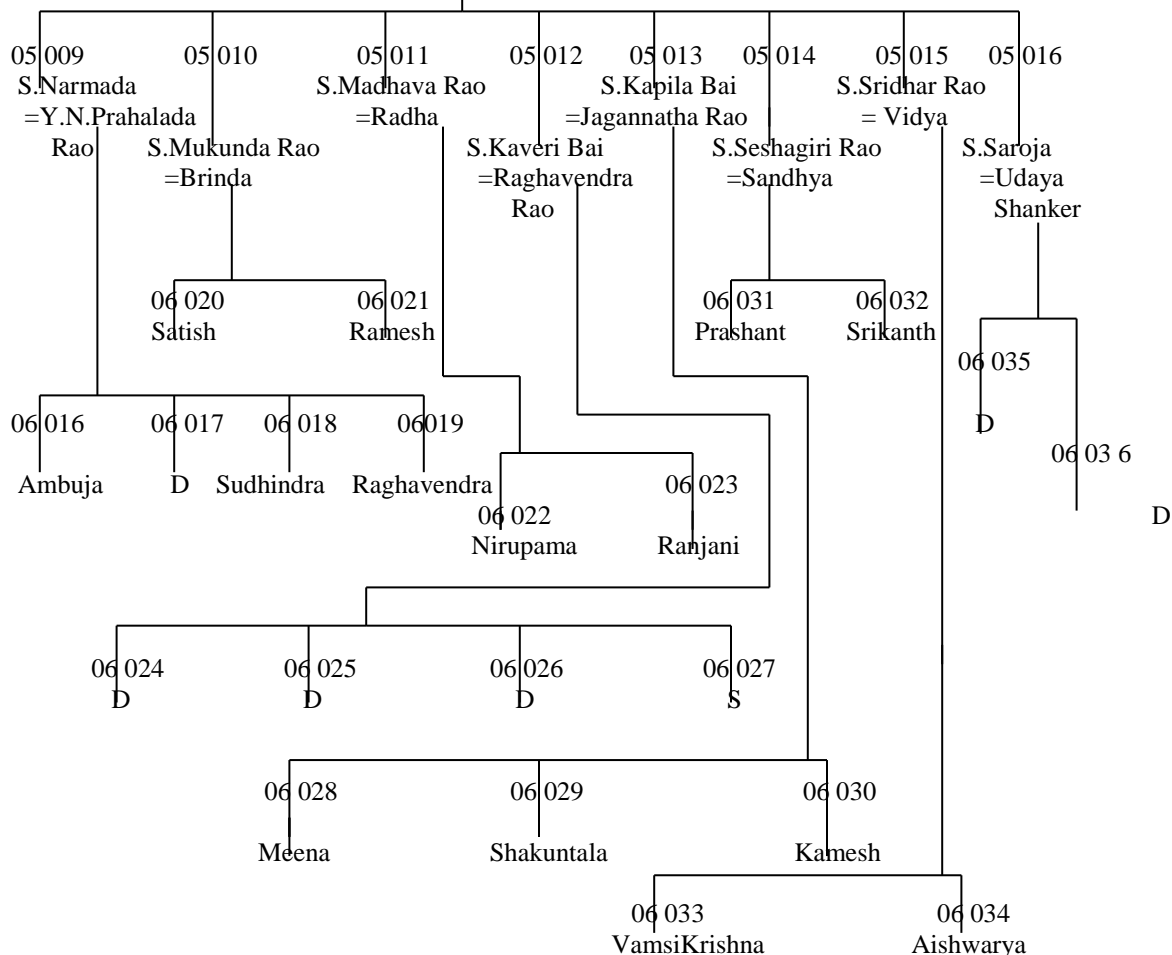

Chart-14/20(Continuation from Chart 14/8) **Bethamangalam Family Chart**
 (The families of Sonu(Radha)(070030))

Chart-14/21(Continuation from Chart-14/8) **Bethamangalam Family Chart**

Chart-15/1 Sripathy Family Chart

Chart-15/2 (Continuation from Chart-15/1) Sripathy Family Chart

Chart-15/3 (Continuation from Chart-15/2) Sripathy Family Chart

Chart-15/4 (Continuation from Chart-15/2) Sripathy Family Chart

(04002)

S.Srinivasa Rao = Padmavathy Bai (Nee Thunga Bai)
(07001 of Chart 14/6 of the Bethamangalam FC)

Chart-15/5 (Continuation from Chart-15/2) Sripathy Family Chart

(04003)

S.Krishnaswamy Rao = Radha Bai

Chart-15/6 (Continuation from Chart-15/2) Sripathy Family Chart

Chart-15/7 (Continuation from Chart-15/2) Sripathy Family Chart