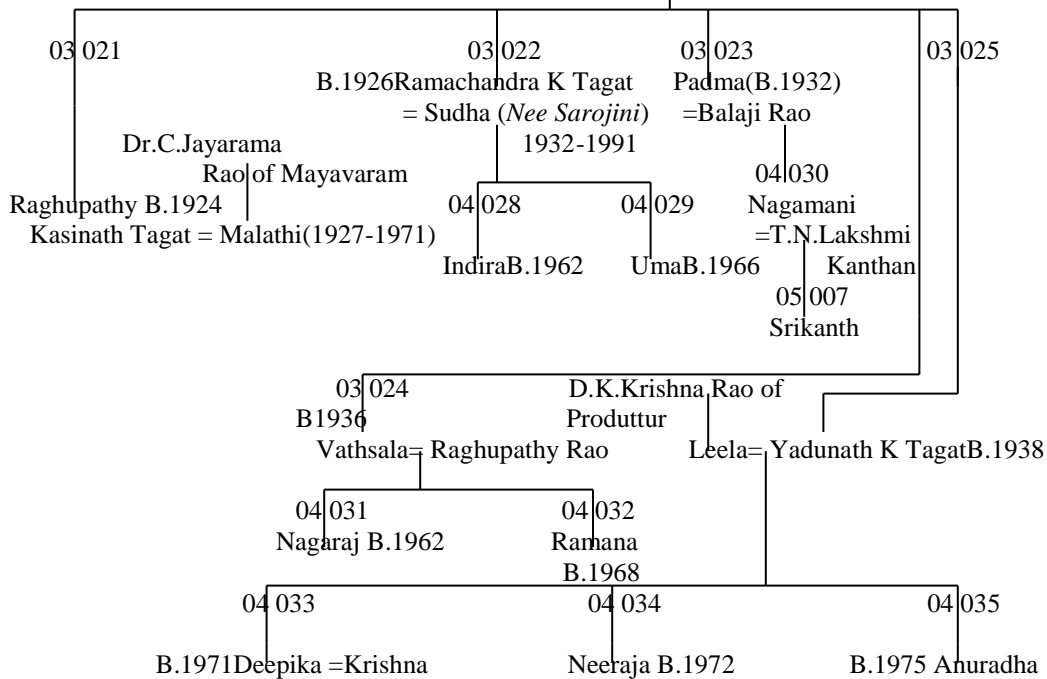

Chart-12/1

Tagat Family Chart

(01001)

(D.1909) Tagat Venkaji Subba Rao = Janaki Bai
 (Vice Principal, Government Training College, Rajahmundry)

Chart-12/2 (Continuation from Chart-12/1) Tagat Family Chart

(02003)

Ekanatha Rao = Shantha Bai (*Nee Bhavani*)

Chart-12/3 (Continuation from Chart-12/1) Tagat Family Chart

(02004)

Bhagirathi Bai = Gopinatha Rao = Thangachi

Chart-12/4 (Continuation from Chart-12/1) Tagat Family Chart

Dewan Bahadur T.Venkoba Rao

(02005)

Dr. Kasinath Subhaji Tagat B.A; M.B.B.S = Raji Bai

Chart-12/5 (Continuation from Chart-12/4)

Tagat Family Chart

Chart-12/6

Tagat Family Chart

Chart-12/7 Tagat Family Chart

Chart-13/1 T. S. Narayanaswamy Rao Chart

Chart-14/1 Bethamangalam Family Chart

Chart-14/2 (Continuation from Chart-14/1) Bethamangalam Family Chart

(03003)

Ranga Rao=Rama Bai

Chart-14/3 (Continuation from Chart-14/7) **Bethamangalam Family Chart**