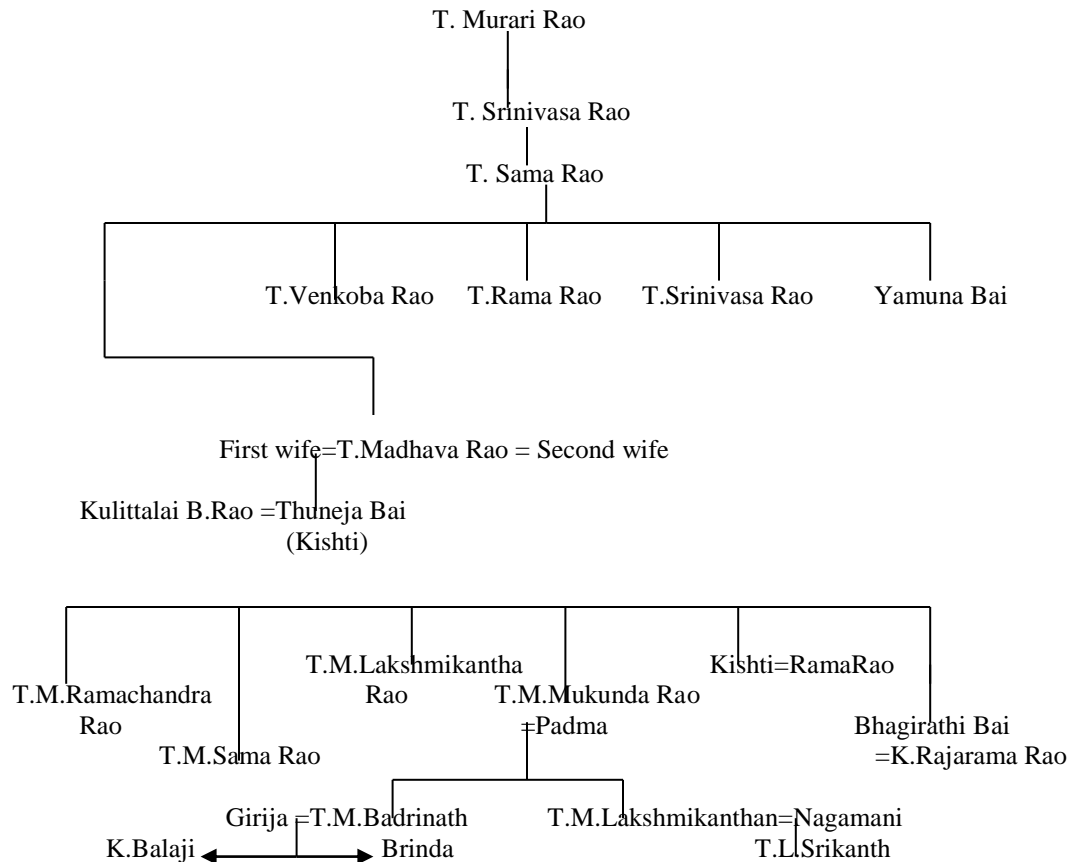

Chart-12/1

Tagat Family Chart

(01001)

(D.1909) Tagat Venkaji Subba Rao = Janaki Bai
 (Vice Principal, Government Training College, Rajahmundry)

Chart-12/2 (Continuation from Chart-12/1) Tagat Family Chart

(02003)

Ekanatha Rao = Shantha Bai (*Nee Bhavani*)

Chart-12/3 (Continuation from Chart-12/1) Tagat Family Chart

(02004)

Bhagirathi Bai = Gopinatha Rao = Thangachi

Chart-12/4 (Continuation from Chart-12/1) Tagat Family Chart

Dewan Bahadur T.Venkoba Rao

(02005)

Dr. Kasinath Subhaji Tagat B.A; M.B.B.S = Raji Bai

Chart-12/5 (Continuation from Chart-12/4)

Tagat Family Chart

Chart-12/6

Tagat Family Chart

Chart-12/7 Tagat Family Chart

Chart-13/1 T. S. Narayanaswamy Rao Chart

Chart-14/1 Bethamangalam Family Chart

Chart-14/2 (Continuation from Chart-14/1) Bethamangalam Family Chart

(03003)

Ranga Rao=Rama Bai

Chart-14/3 (Continuation from Chart-14/7) **Bethamangalam Family Chart**