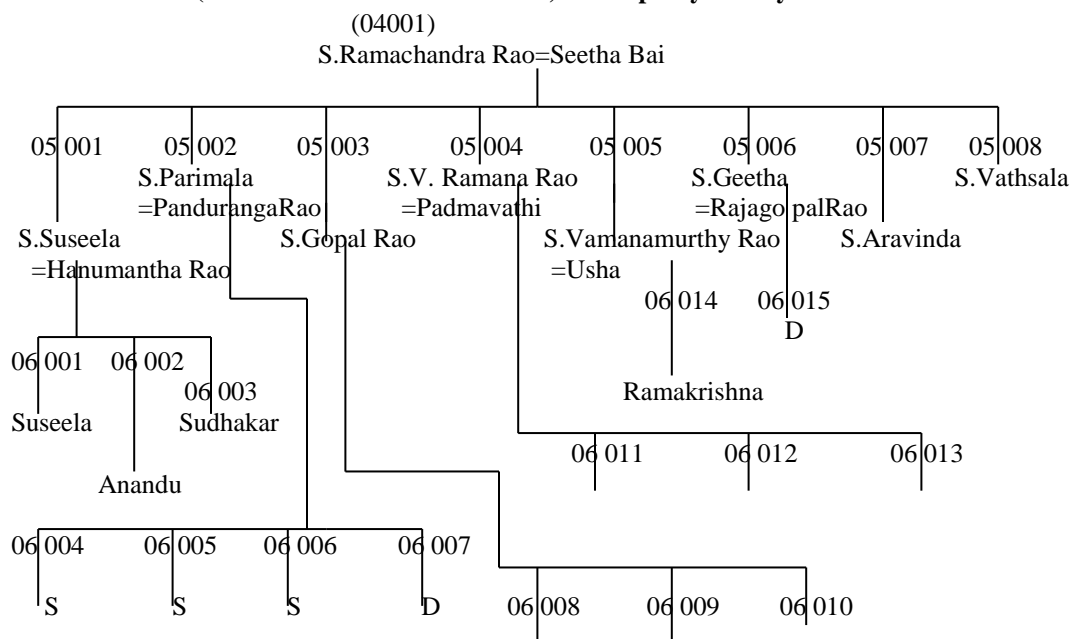

Chart-14/20(Continuation from Chart 14/8) **Bethamangalam Family Chart**
 (The families of Sonu(Radha)(070030))

Chart-14/21(Continuation from Chart-14/8) **Bethamangalam Family Chart**

Chart-15/1 Sripathy Family Chart

Chart-15/2 (Continuation from Chart-15/1) Sripathy Family Chart

Chart-15/3 (Continuation from Chart-15/2) Sripathy Family Chart

Chart-15/4 (Continuation from Chart-15/2) Sripathy Family Chart

(04002)

S.Srinivasa Rao = Padmavathy Bai (Nee Thunga Bai)
(07001 of Chart 14/6 of the Bethamangalam FC)