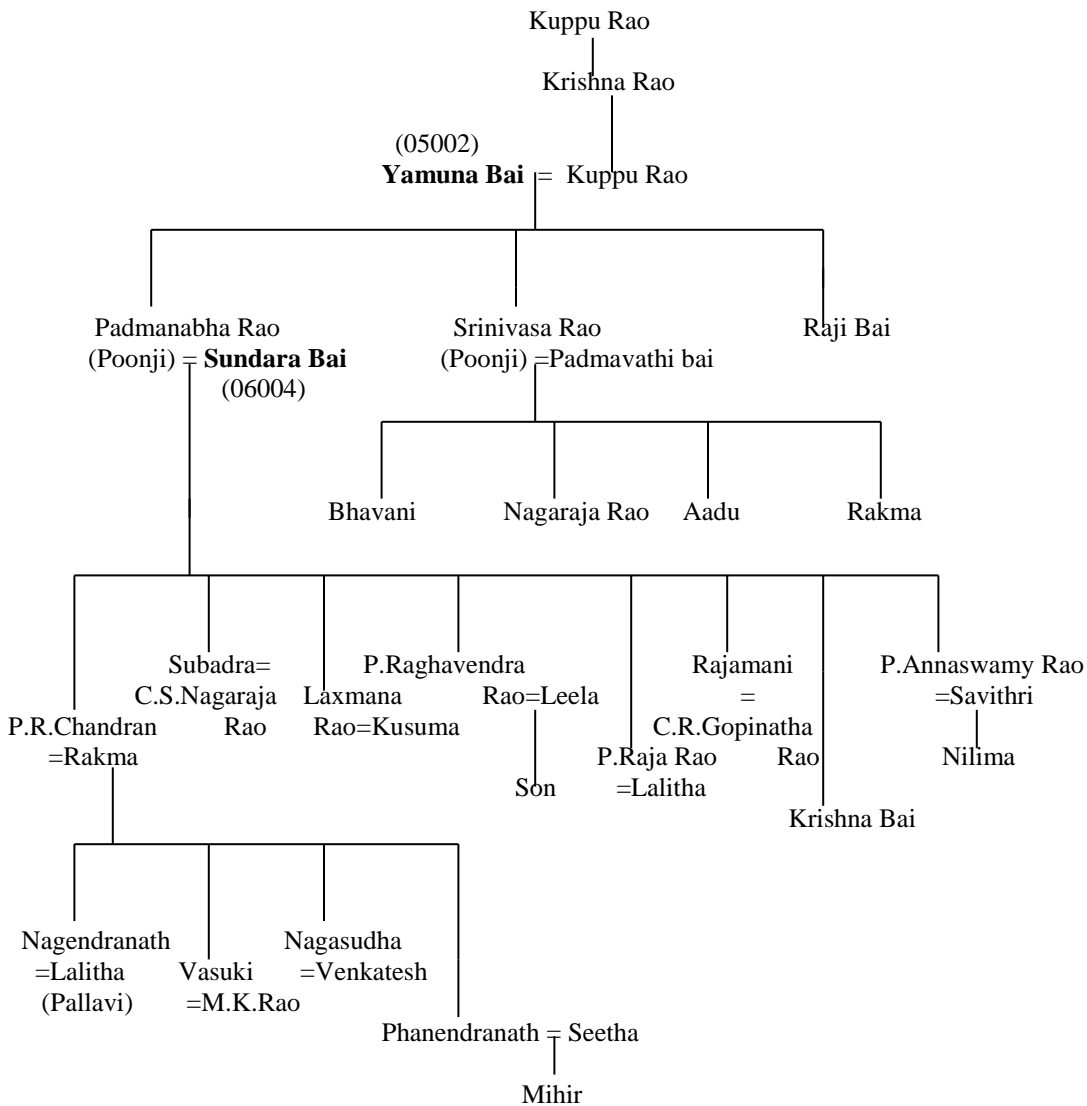

(06003)

Sadana Bai=Venkaswamy Rao=Kamala Bai(Gangu)

Chart-14/7(Continuation from Chart-14/1) **Bethamangalam Family Chart**

(05004)

Raghavendra Rao=Yamuna Bai

Chart14/8(Continuation from Chart-14/1) Bethamangalam Family Chart

Chart-14/9(Continuation from Chart-14/1) Bethamangalam Family Chart

Chart-14/10 (Continuation from Chart-14/2) **Bethamangalam Family Chart**
 (The families of Kaveri Bai(04011), Nagamani(06002), Yamuna(05002),Sundara Bai(06004)

Chart-14/11 (Continuation from Chart-4/1) Bethamangalam Family Chart

(06001)

Jeevu Bai = N.Raja Rao

Chart 14/12 (Continuation from Chart-14/6) Bethamangalam Family Chart

(The family of N.R.Ranga Rao = Padmavathi Bai (07003))