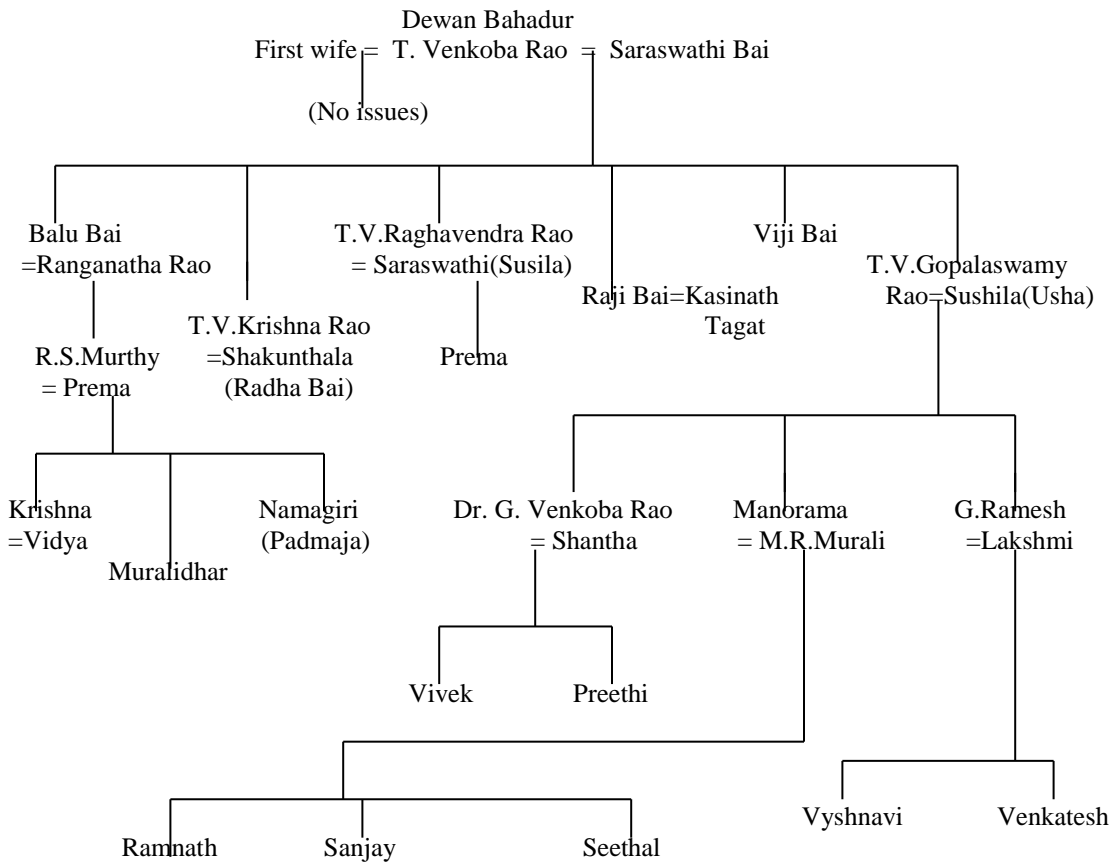

Chart-12/1

Tagat Family Chart

(01001)

(D.1909) Tagat Venkaji Subba Rao = Janaki Bai
 (Vice Principal, Government Training College, Rajahmundry)

Chart-12/2 (Continuation from Chart-12/1) Tagat Family Chart

(02003)

Ekanatha Rao = Shantha Bai (*Nee Bhavani*)

Chart-12/3 (Continuation from Chart-12/1) Tagat Family Chart

(02004)

Bhagirathi Bai = Gopinatha Rao = Thangachi

Chart-12/4 (Continuation from Chart-12/1) Tagat Family Chart

Dewan Bahadur T.Venkoba Rao

(02005)

Dr. Kasinath Subhaji Tagat B.A; M.B.B.S = Raji Bai

Chart-12/5 (Continuation from Chart-12/4)

Tagat Family Chart

Chart-12/6

Tagat Family Chart

Chart-12/7 Tagat Family Chart

Chart-13/1 T. S. Narayanaswamy Rao Chart

Chart-14/1 Bethamangalam Family Chart

Chart-14/2 (Continuation from Chart-14/1) Bethamangalam Family Chart

(03003)

Ranga Rao=Rama Bai

Chart-14/3 (Continuation from Chart-14/7) **Bethamangalam Family Chart**