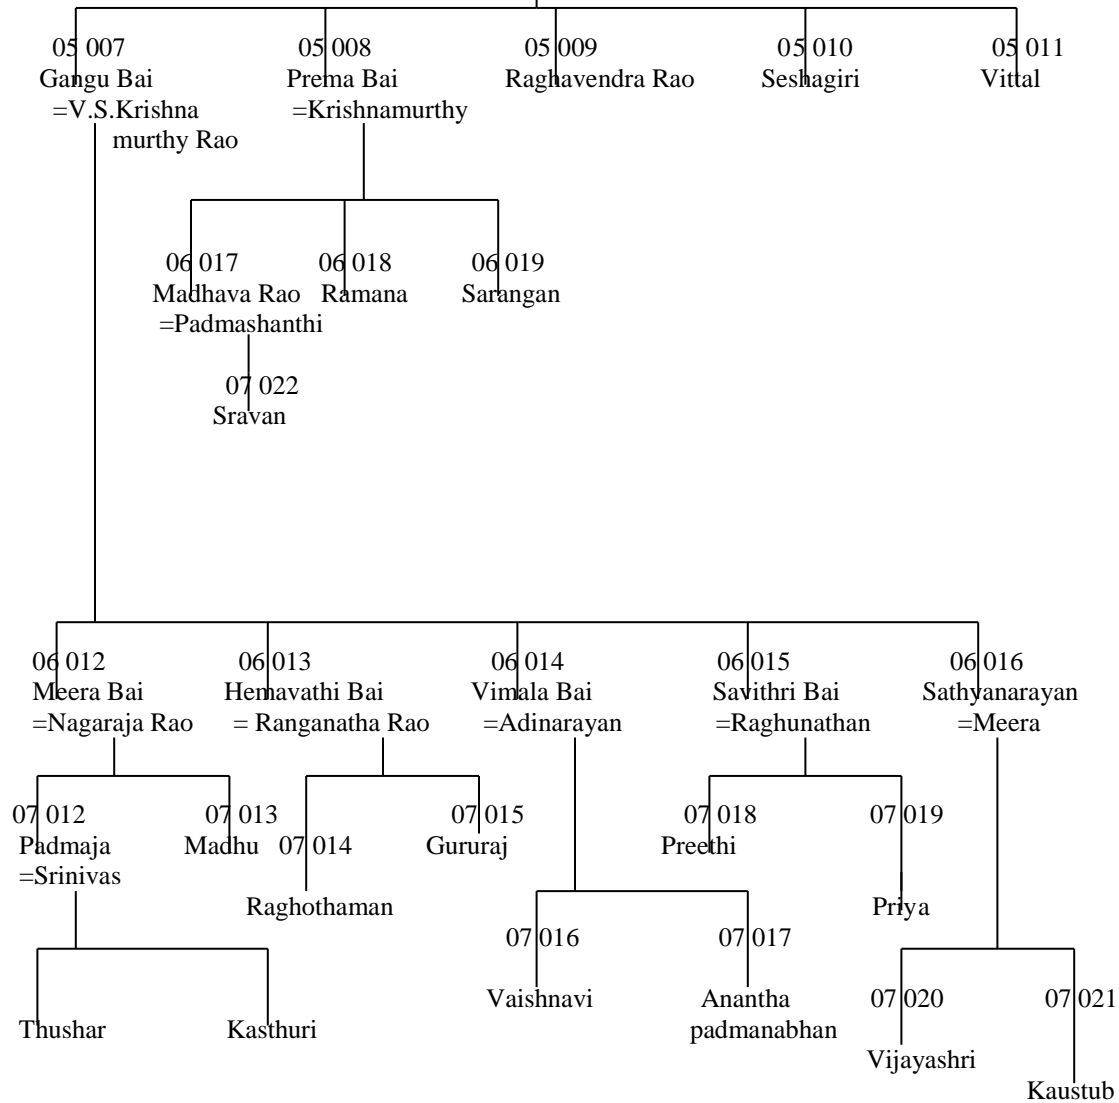

(04002)
Anusuya Bai = Krishna Rao

Chart-17/3 (Continuation from Chart-17/1) Rallis Family Chart

(04004)
Saraswathi Bai=Venkoba Rao

Chart-17/4(Continuation from Chart-17/1) **Rallis Family Chart**

Chart-18/1