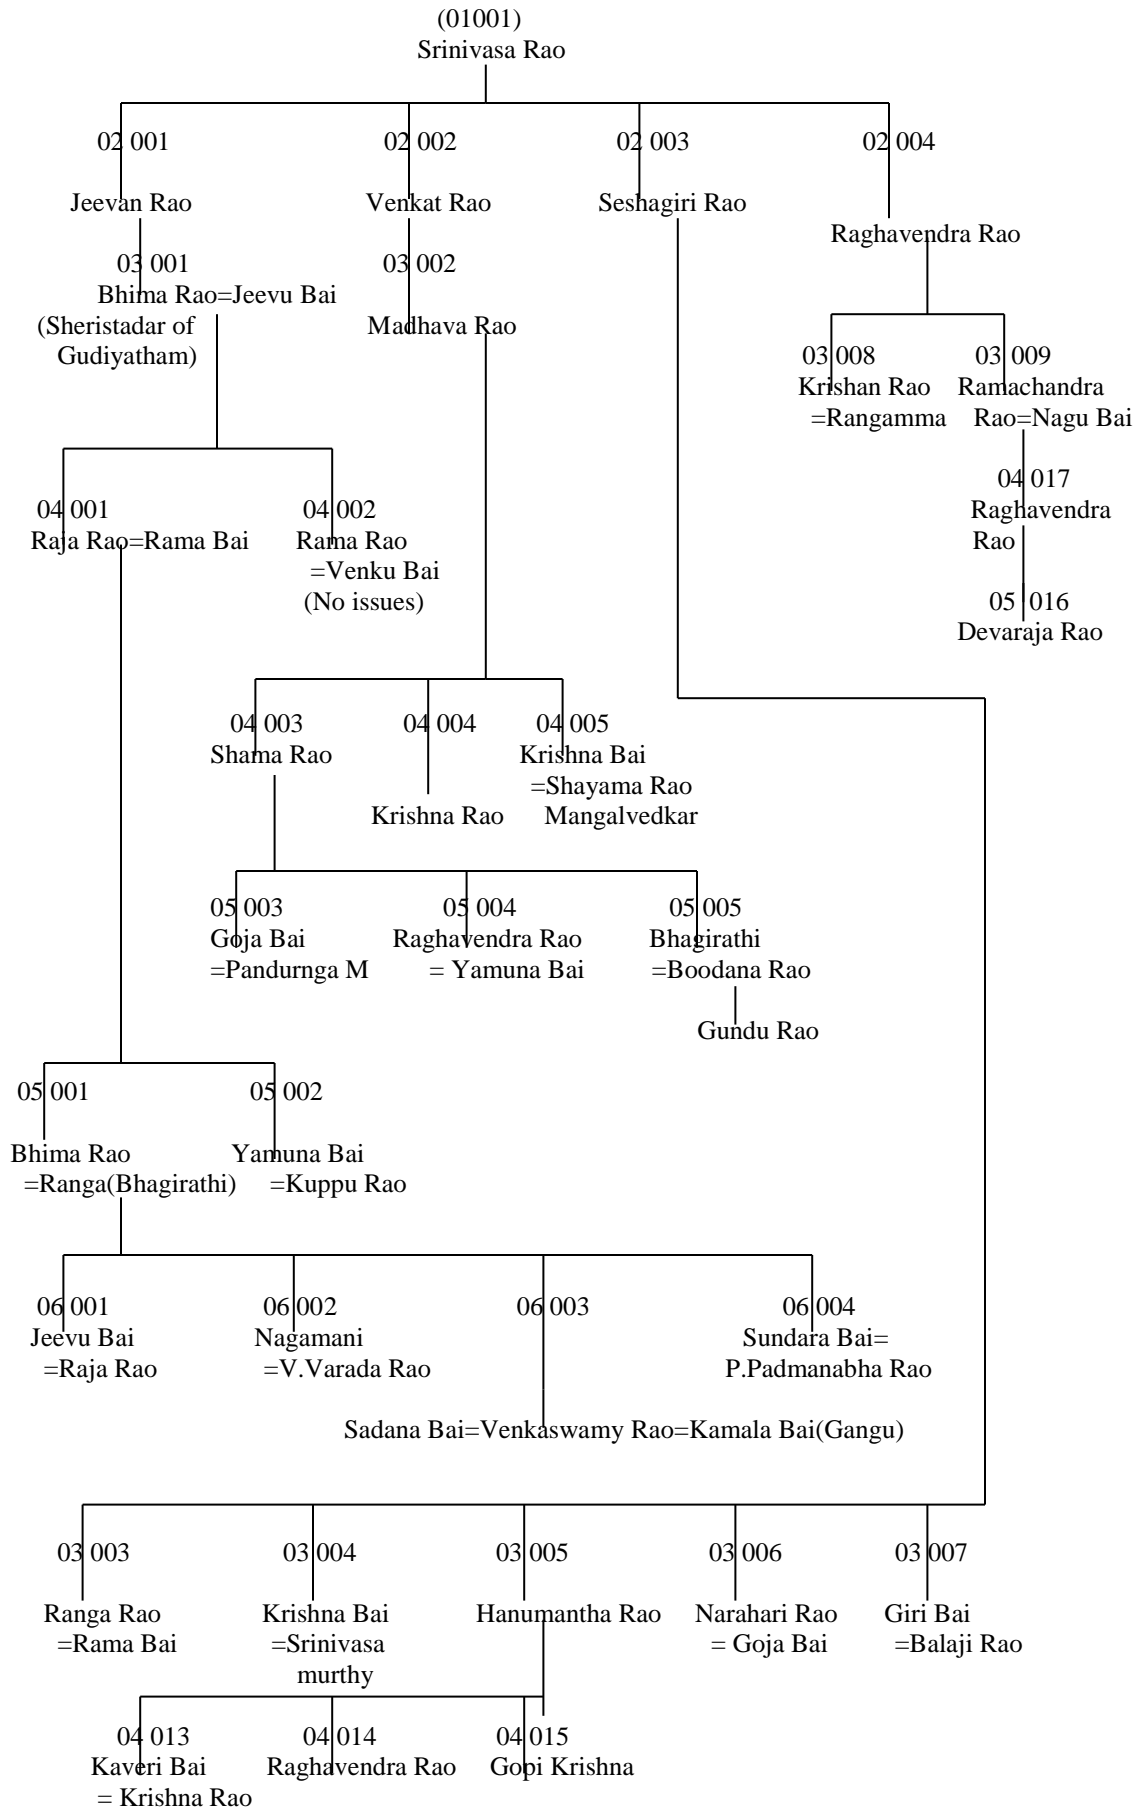

Dewan Bahadur T.Venkoba Rao

(02005)

Dr. Kasinath Subhaji Tagat B.A; M.B.B.S = Raji Bai

Chart-12/5 (Continuation from Chart-12/4)

Tagat Family Chart

Chart-12/6

Tagat Family Chart

Chart-12/7 Tagat Family Chart

Chart-13/1 T. S. Narayanaswamy Rao Chart

Chart-14/1 Bethamangalam Family Chart

Chart-14/2 (Continuation from Chart-14/1) Bethamangalam Family Chart

(03003)

Ranga Rao=Rama Bai

Chart-14/3 (Continuation from Chart-14/7) **Bethamangalam Family Chart**

Chart-14/4 (Continuation from Chart-14/7) **Bethamangalam Family Chart**

Chart-14/5 (Continuation from Chart-14/1) **Bethamangalam Family Chart**

Chart-14/6(Continuation from Chart-14/1) **Bethamangalam Family Chart**

(06003)

Sadana Bai=Venkaswamy Rao=Kamala Bai(Gangu)

Chart-14/7(Continuation from Chart-14/1) **Bethamangalam Family Chart**

(05004)

Raghavendra Rao=Yamuna Bai

Chart14/8(Continuation from Chart-14/1) Bethamangalam Family Chart