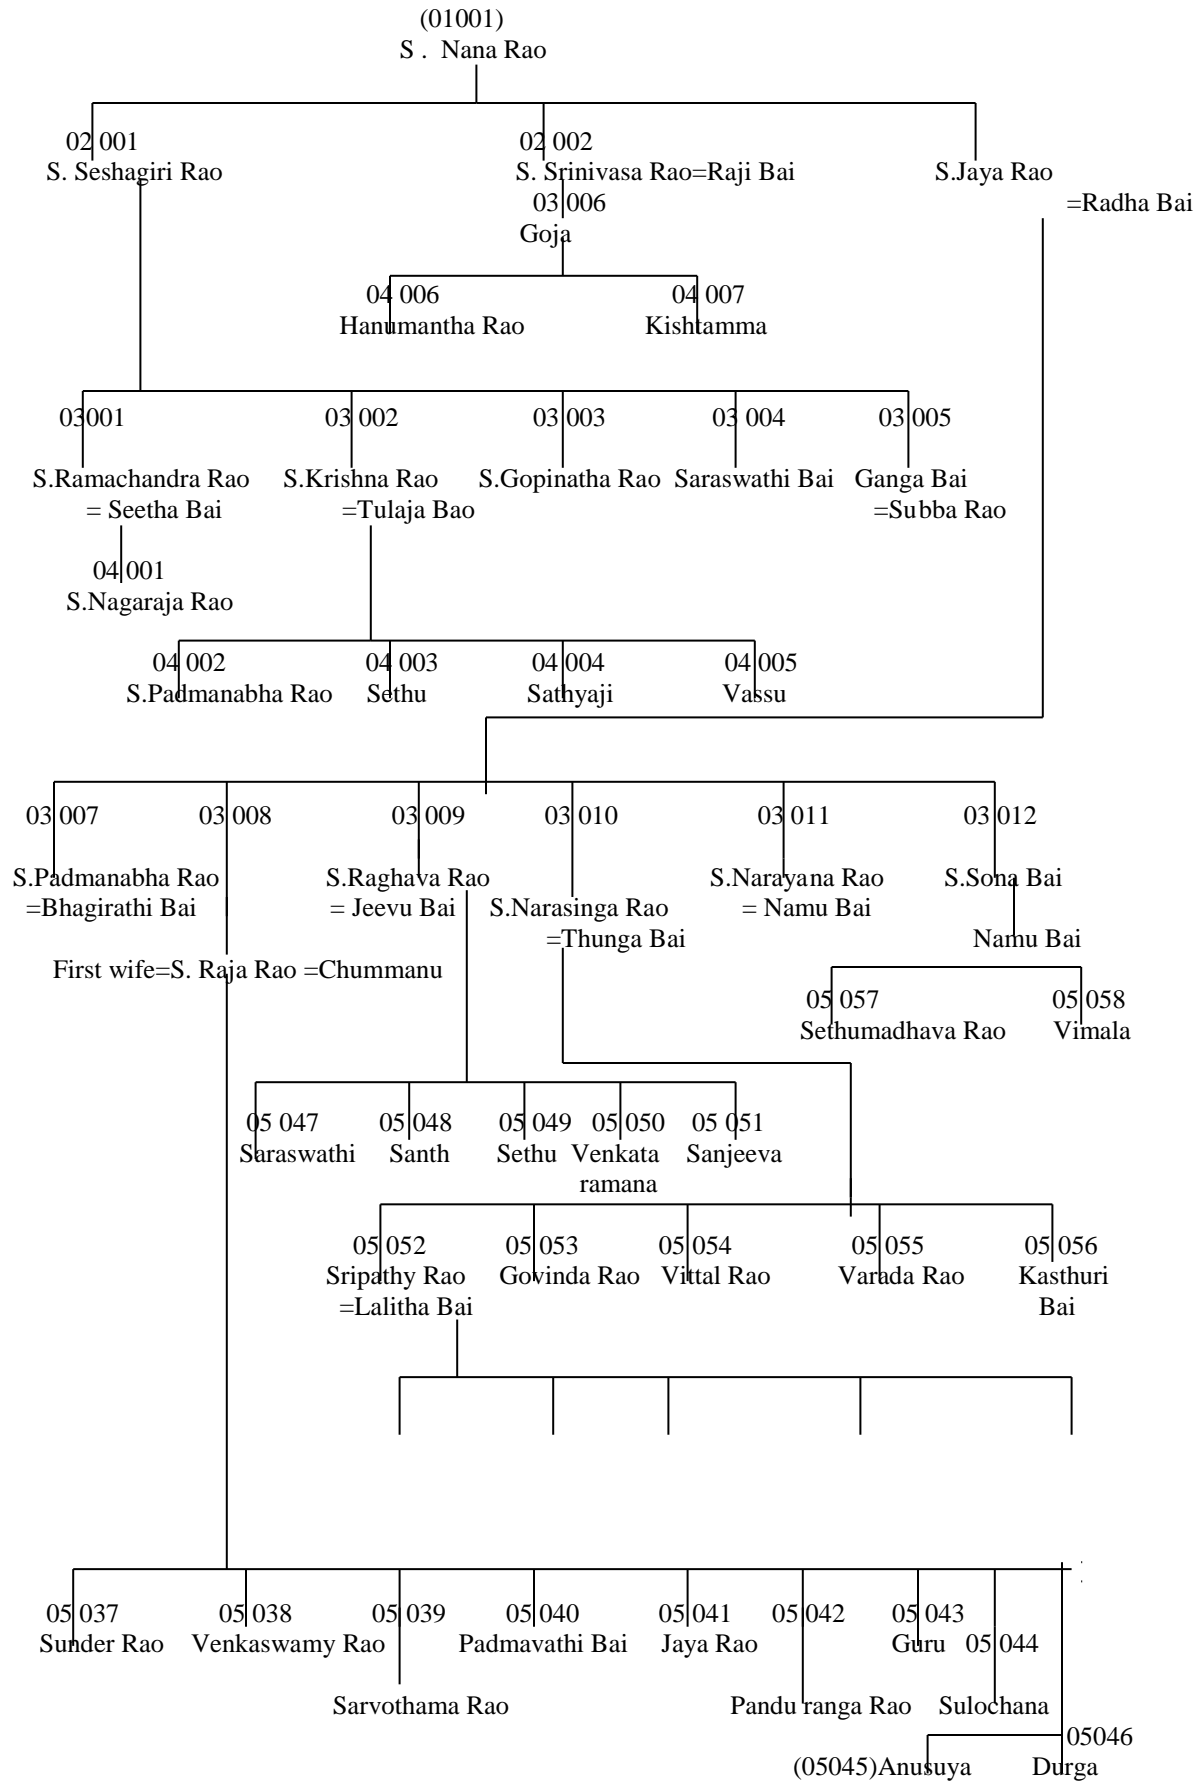

Dewan Bahadur T.Venkoba Rao

(02005)

Dr. Kasinath Subhaji Tagat B.A; M.B.B.S = Raji Bai

Chart-12/5 (Continuation from Chart-12/4)

Tagat Family Chart

Chart-12/6

Tagat Family Chart

Chart-12/7 Tagat Family Chart

Chart-13/1 T. S. Narayanaswamy Rao Chart

Chart-14/1 Bethamangalam Family Chart

Chart-14/2 (Continuation from Chart-14/1) Bethamangalam Family Chart

(03003)

Ranga Rao=Rama Bai

Chart-14/3 (Continuation from Chart-14/7) **Bethamangalam Family Chart**

Chart-14/17 (Continuation from Chart-14/4) Bethamangalam Family Chart

Chart-14/18 (Continuation from Chart-14/4) Bethamangalam Family Chart

Chart-14/19 (Continuation from Chart-14/4) Bethamangalam Family Chart

Chart-14/20(Continuation from Chart 14/8) **Bethamangalam Family Chart**
 (The families of Sonu(Radha)(070030))

Chart-14/21(Continuation from Chart-14/8) **Bethamangalam Family Chart**

Chart-15/1 Sripathy Family Chart