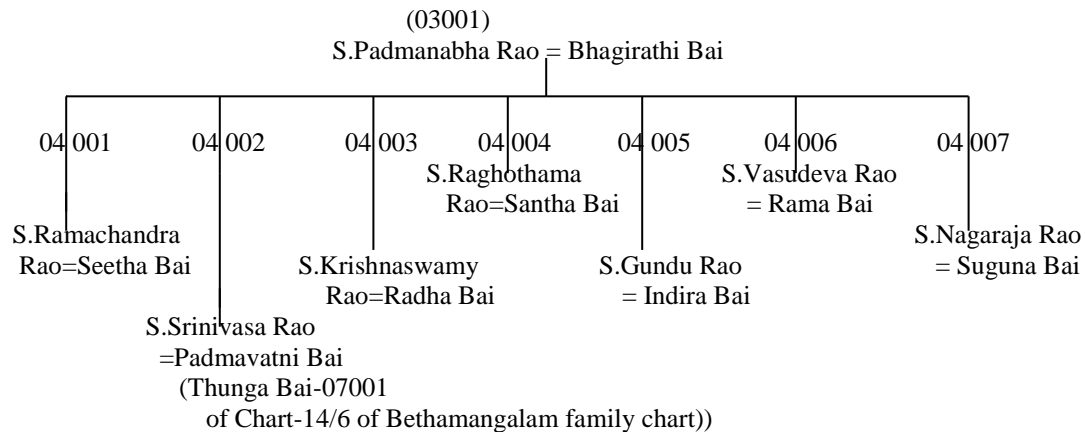

Chart-14/20(Continuation from Chart 14/8) **Bethamangalam Family Chart**
 (The families of Sonu(Radha)(070030))

Chart-14/21(Continuation from Chart-14/8) **Bethamangalam Family Chart**

Chart-15/1 Sripathy Family Chart

Chart-15/2 (Continuation from Chart-15/1) Sripathy Family Chart

Chart-15/3 (Continuation from Chart-15/2) Sripathy Family Chart

Chart-15/4 (Continuation from Chart-15/2) Sripathy Family Chart

(04002)

S.Srinivasa Rao = Padmavathy Bai (Nee Thunga Bai)
(07001 of Chart 14/6 of the Bethamangalam FC)