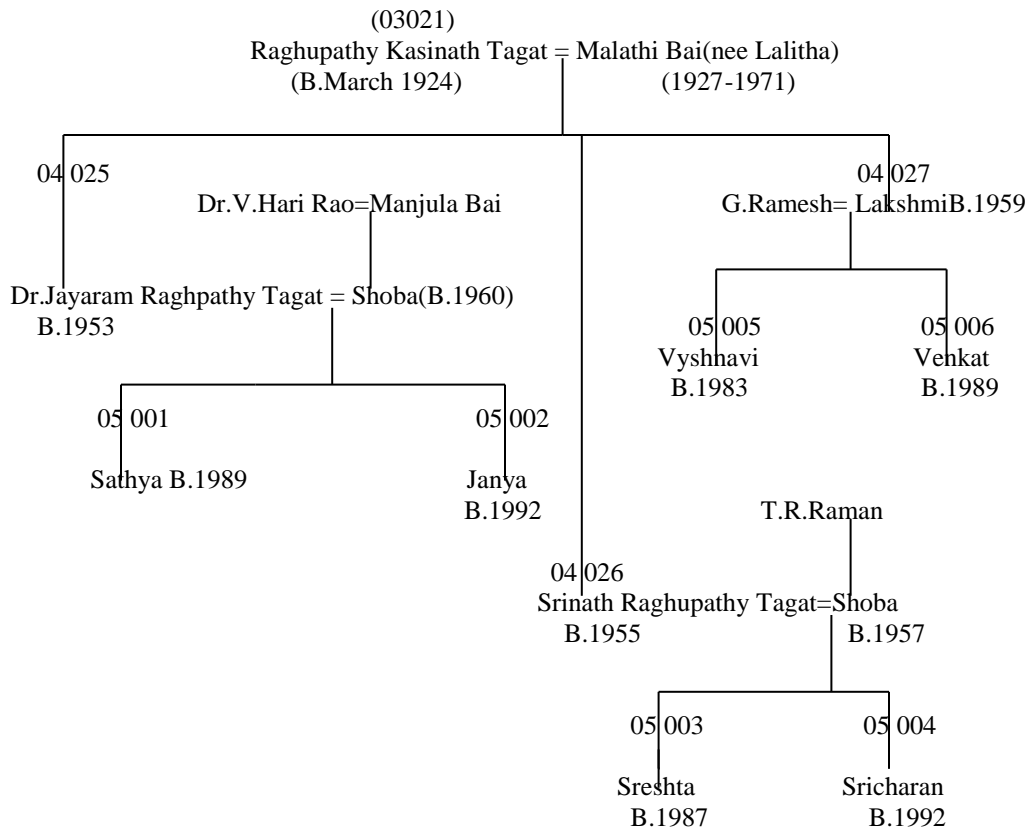

Chart-12/1

Tagat Family Chart

(01001)

(D.1909) Tagat Venkaji Subba Rao = Janaki Bai
 (Vice Principal, Government Training College, Rajahmundry)

Chart-12/2 (Continuation from Chart-12/1) Tagat Family Chart

(02003)

Ekanatha Rao = Shantha Bai (*Nee Bhavani*)

Chart-12/3 (Continuation from Chart-12/1) Tagat Family Chart

(02004)

Bhagirathi Bai = Gopinatha Rao = Thangachi

Chart-12/4 (Continuation from Chart-12/1) Tagat Family Chart

Dewan Bahadur T.Venkoba Rao

(02005)

Dr. Kasinath Subhaji Tagat B.A; M.B.B.S = Raji Bai

Chart-12/5 (Continuation from Chart-12/4)

Tagat Family Chart

Chart-12/6

Tagat Family Chart

Chart-12/7 Tagat Family Chart

Chart-13/1 T. S. Narayanaswamy Rao Chart

Chart-14/1 Bethamangalam Family Chart

Chart-14/2 (Continuation from Chart-14/1) Bethamangalam Family Chart

(03003)

Ranga Rao=Rama Bai

Chart-14/3 (Continuation from Chart-14/7) **Bethamangalam Family Chart**