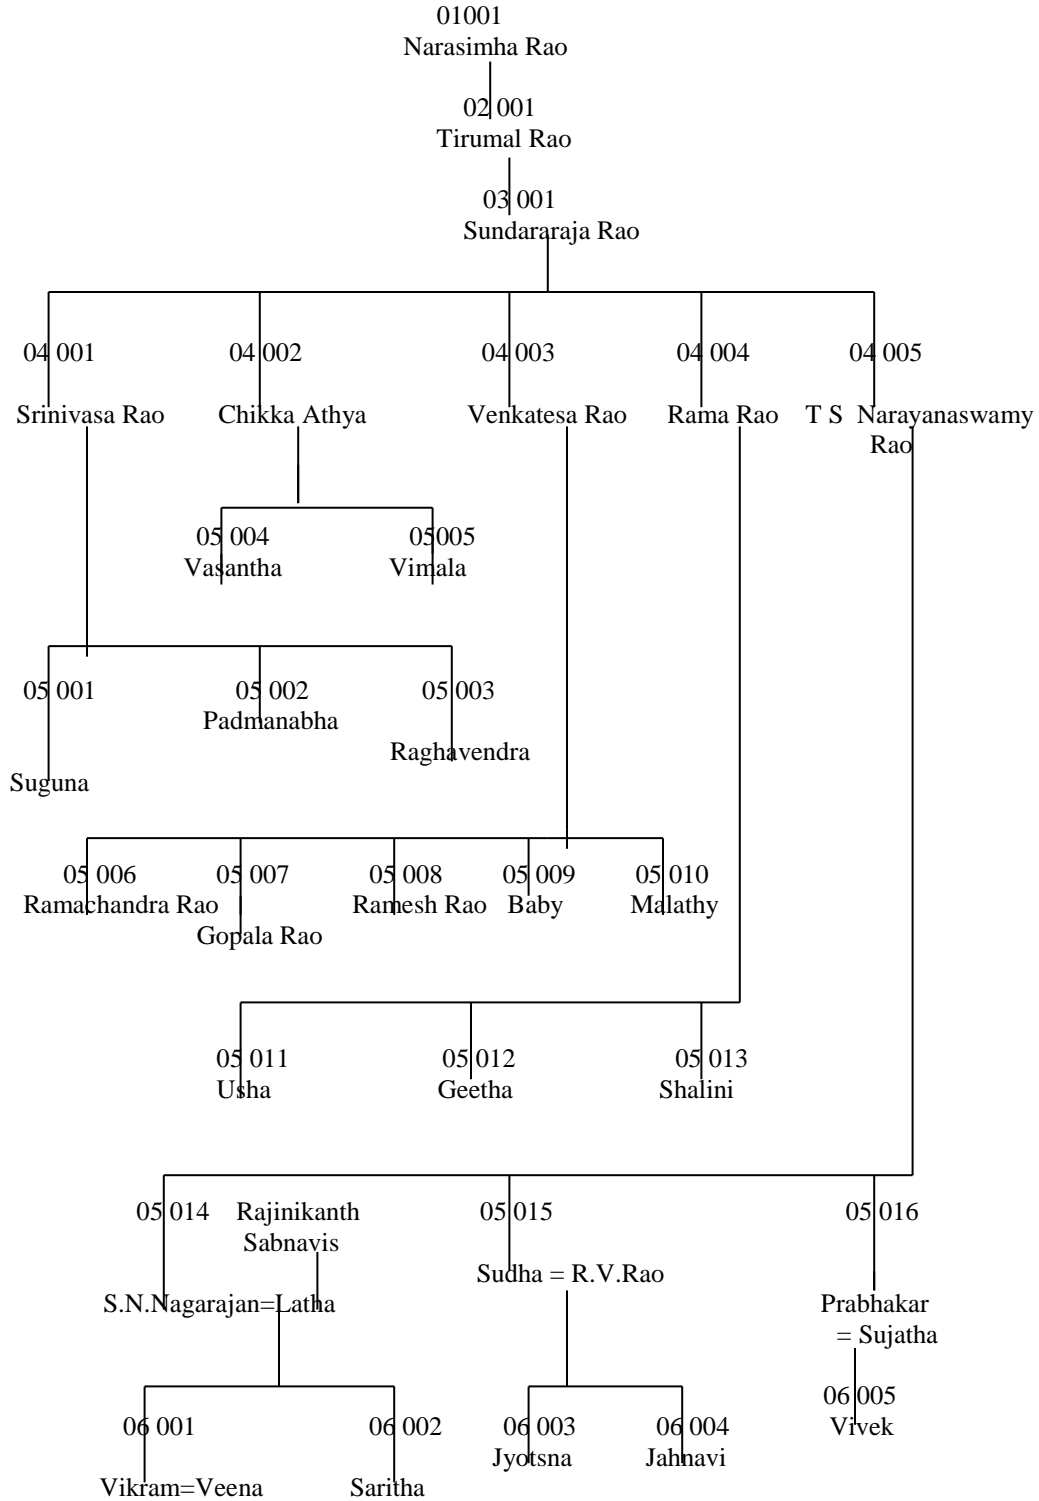

Dewan Bahadur T.Venkoba Rao

(02005)

Dr. Kasinath Subhaji Tagat B.A; M.B.B.S = Raji Bai

Chart-12/5 (Continuation from Chart-12/4)

Tagat Family Chart

Chart-12/6

Tagat Family Chart

Chart-12/7 Tagat Family Chart

Chart-13/1 T. S. Narayanaswamy Rao Chart

Chart-14/1 Bethamangalam Family Chart

Chart-14/2 (Continuation from Chart-14/1) Bethamangalam Family Chart

(03003)

Ranga Rao=Rama Bai

Chart-14/3 (Continuation from Chart-14/7) **Bethamangalam Family Chart**

Chart-14/4 (Continuation from Chart-14/7) **Bethamangalam Family Chart**

Chart-14/5 (Continuation from Chart-14/1) **Bethamangalam Family Chart**

Chart-14/6(Continuation from Chart-14/1) **Bethamangalam Family Chart**

(06003)

Sadana Bai=Venkaswamy Rao=Kamala Bai(Gangu)

Chart-14/7(Continuation from Chart-14/1) **Bethamangalam Family Chart**

(05004)

Raghavendra Rao=Yamuna Bai

Chart14/8(Continuation from Chart-14/1) Bethamangalam Family Chart