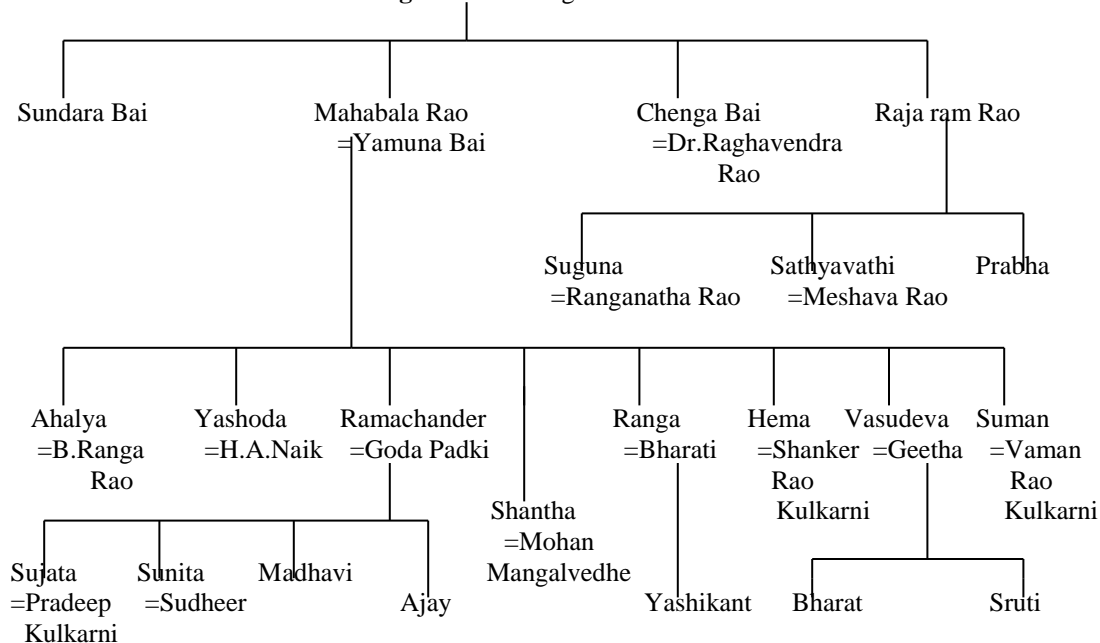

Chart-14/11 (Continuation from Chart-4/1) Bethamangalam Family Chart

(06001)

Jeevu Bai = N.Raja Rao

Chart 14/12 (Continuation from Chart-14/6) Bethamangalam Family Chart

(The family of N.R.Ranga Rao = Padmavathi Bai (07003))

Chart-14/13 (Continuation from Chart-14/1) Bethamangalam Family Chart

(The families of Krishna Bai(04005),Goja Bai(05003), Rani(06010), Sundara(06011))

Chart-14/14 (Continuation from Chart-14/6) Bethamangalam Family Chart

(The families of Krishna Bai(Rakma)(07004))

Chart-14/15 (Continuation from Chart-14/7) Bethamangalam Family Chart

(06007)

Thunga Bai = Seshagiri Rao

Chart-14/16 (Continuation from Chart-14/7) Bethamangalam Family Chart