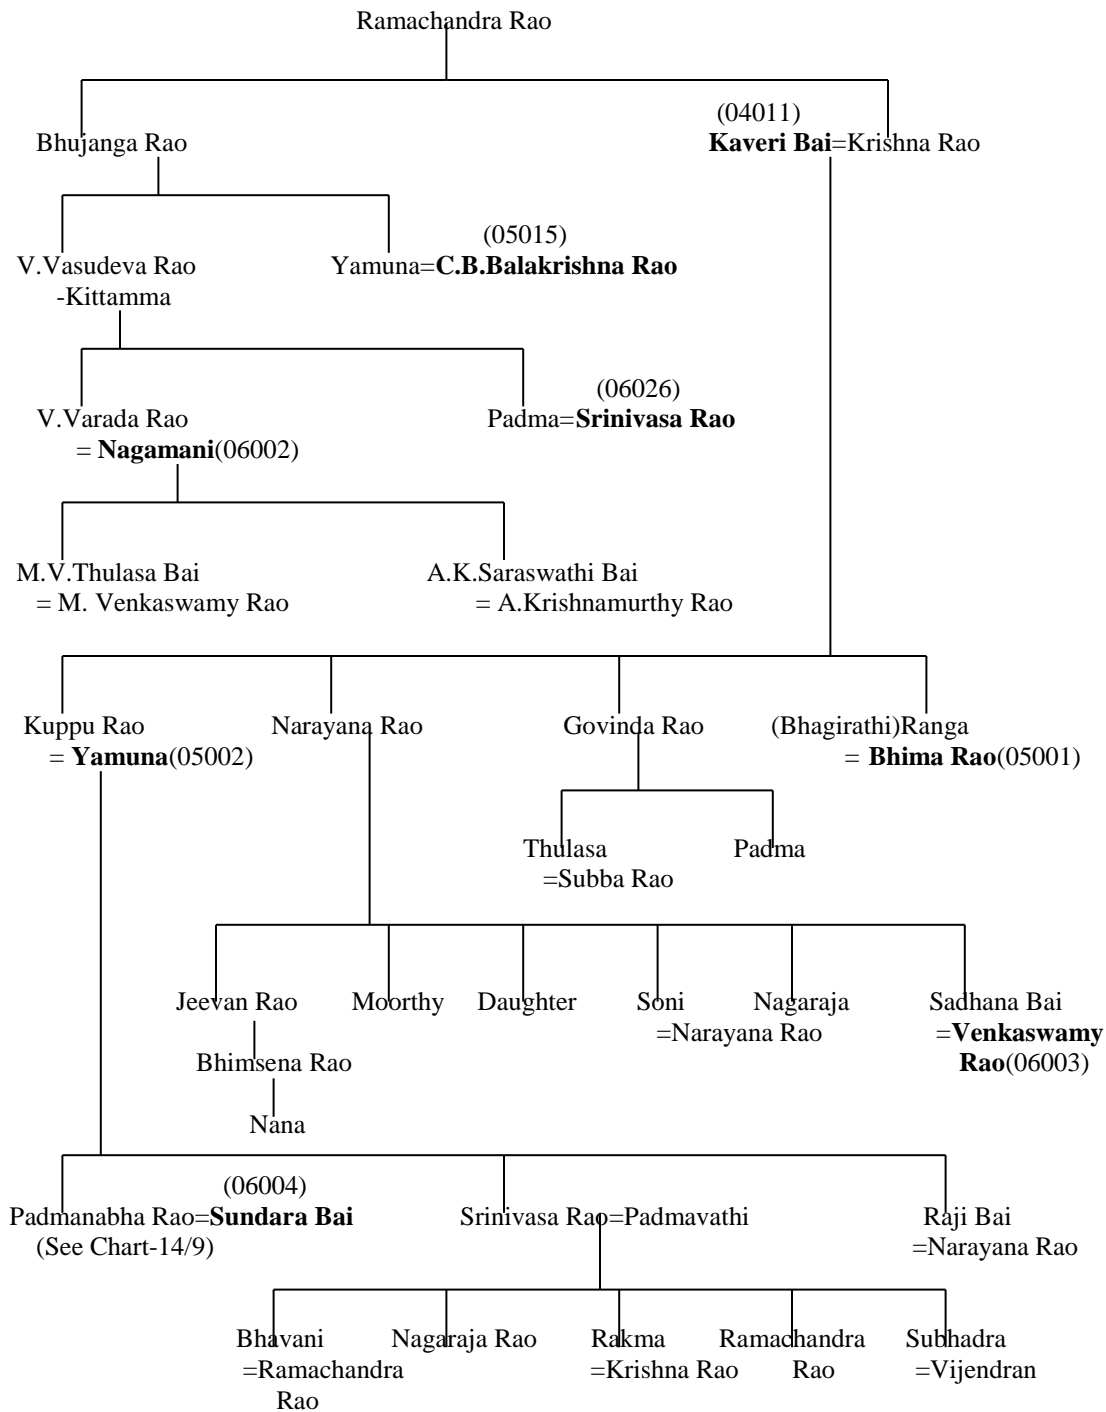

(06003)

Sadana Bai=Venkaswamy Rao=Kamala Bai(Gangu)

Chart-14/7(Continuation from Chart-14/1) **Bethamangalam Family Chart**

(05004)

Raghavendra Rao=Yamuna Bai

Chart14/8(Continuation from Chart-14/1) Bethamangalam Family Chart

Chart-14/9(Continuation from Chart-14/1) Bethamangalam Family Chart

Chart-14/10 (Continuation from Chart-14/2) **Bethamangalam Family Chart**
 (The families of Kaveri Bai(04011), Nagamani(06002), Yamuna(05002),Sundara Bai(06004)

Chart-14/11 (Continuation from Chart-4/1) Bethamangalam Family Chart

(06001)

Jeevu Bai = N.Raja Rao

Chart 14/12 (Continuation from Chart-14/6) Bethamangalam Family Chart

(The family of N.R.Ranga Rao = Padmavathi Bai (07003))