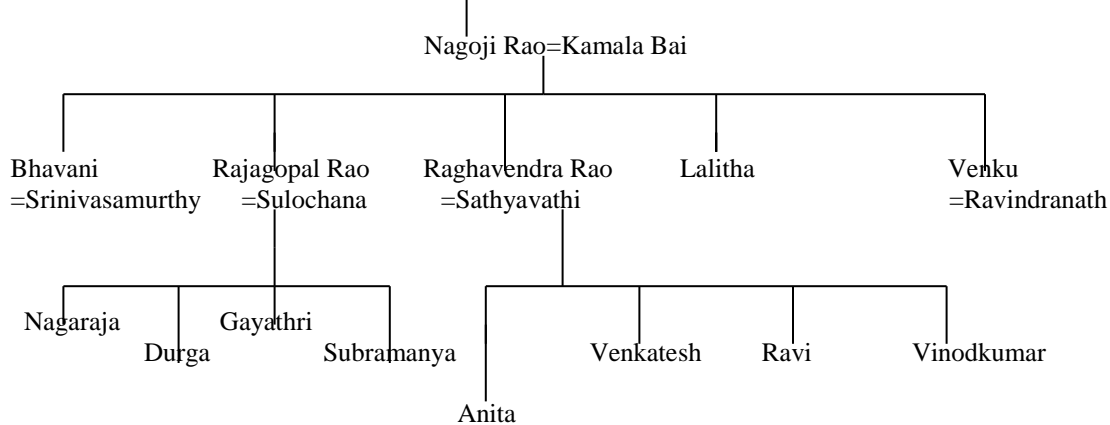

Chart-14/11 (Continuation from Chart-4/1) Bethamangalam Family Chart

(06001)

Jeevu Bai = N.Raja Rao

Chart 14/12 (Continuation from Chart-14/6) Bethamangalam Family Chart

(The family of N.R.Ranga Rao = Padmavathi Bai (07003))

Chart-14/13 (Continuation from Chart-14/1) Bethamangalam Family Chart

(The families of Krishna Bai(04005),Goja Bai(05003), Rani(06010), Sundara(06011))

Chart-14/14 (Continuation from Chart-14/6) Bethamangalam Family Chart