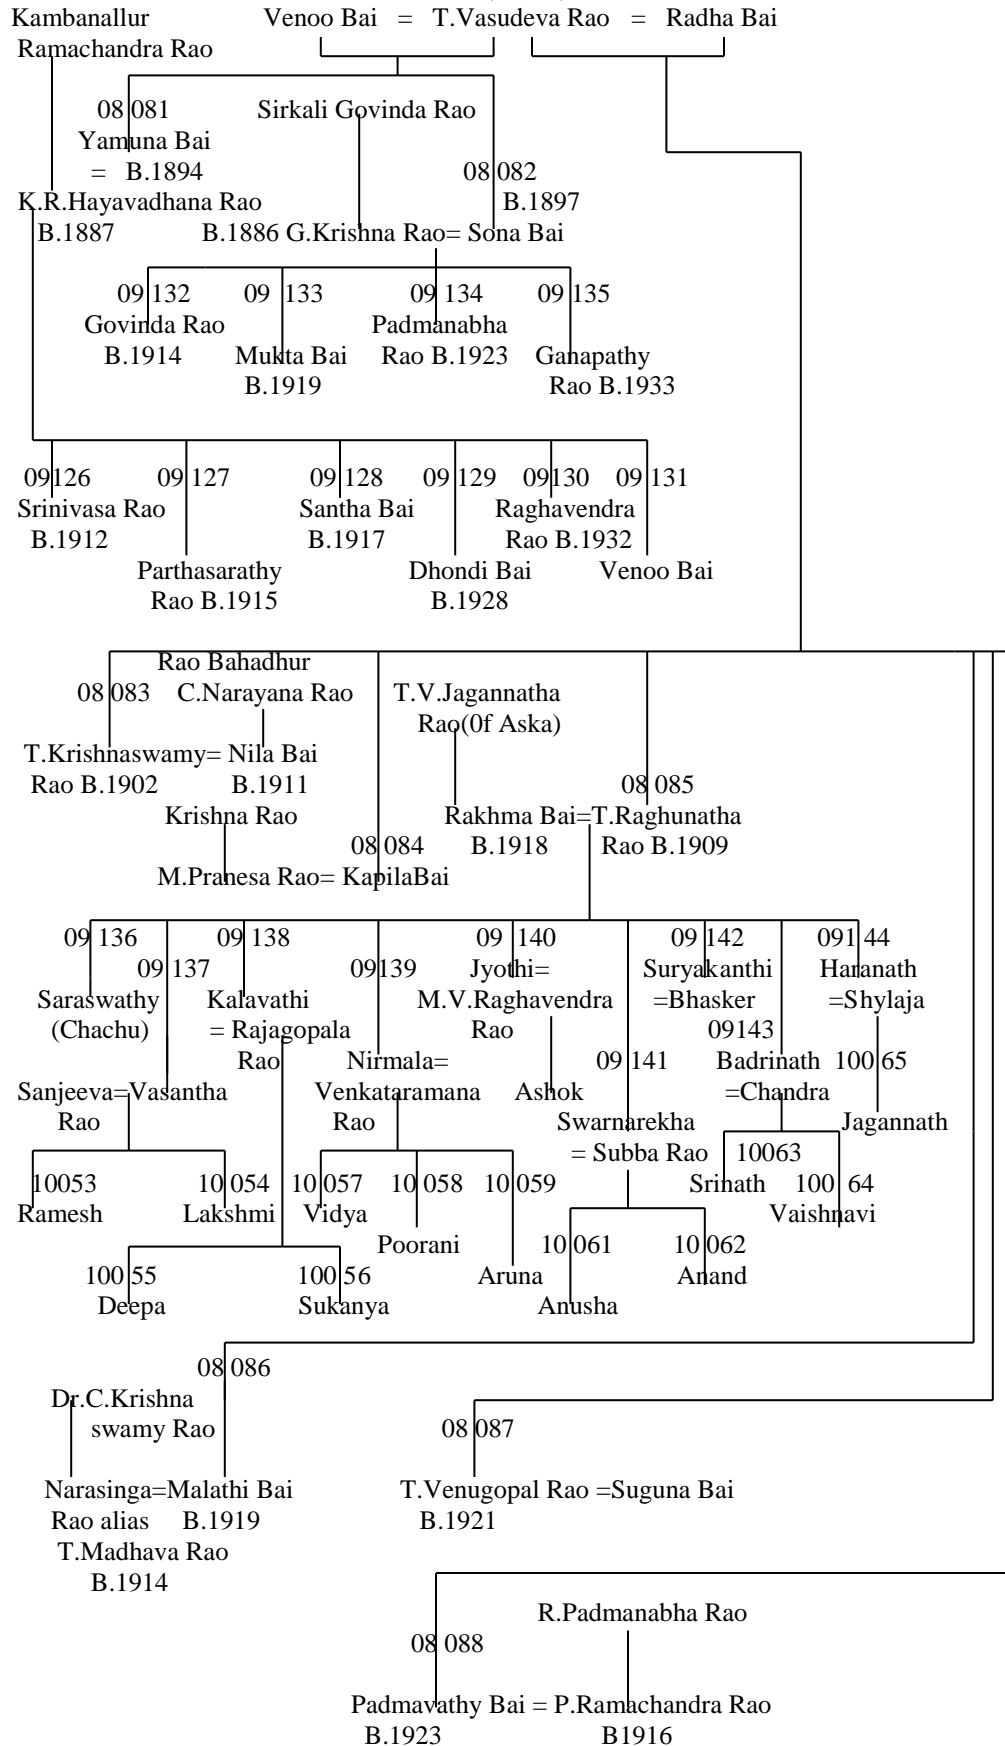

Chart-2/2 (continuation from chart 2/1)

Chart 2/4 (continuation from chart 2/3)

Chart 2/6 (continuation from chart 2/4)

(06009)Madhava Rao = Kamala Bai

Chart - 2/9 (Continuation from chart 2/4)

Chart - 2/11 (continuation from chart 2/3)

Venku Bai = Gopala Rao

Chart-2/15
 (Continuation from Chart-2/5)

(Bharathi Bai) Kuppi Bai = B.Sanjeeva Rao

Chart-2/19 (continuation from chart 2/18)

Chart-2/20 (Continuation from chart 2/18)

Chart-2/22 (Continuation of chart-2/18)

H.Seshagiri Rao

Chart-2/23 (Continuation from Chart 2/5)

Cumbam Sama Rao

(07009)

Krishna Bai = C.Nagesa Rao

Chart-2/25 (Continuation from Chart-2/24)

(08066)

D.1930 Namoo Bai = Rao Bahdhur Rajaram Rao

Chart-2/26 (Continuation from Chart-2/24)

(08070)

D.1916 Ganga Bai = R.Hari Rao = Krishna Bai (Anusuya Bai)

(07021)

Chart-2/31 (Continuation from Chart-2/9)