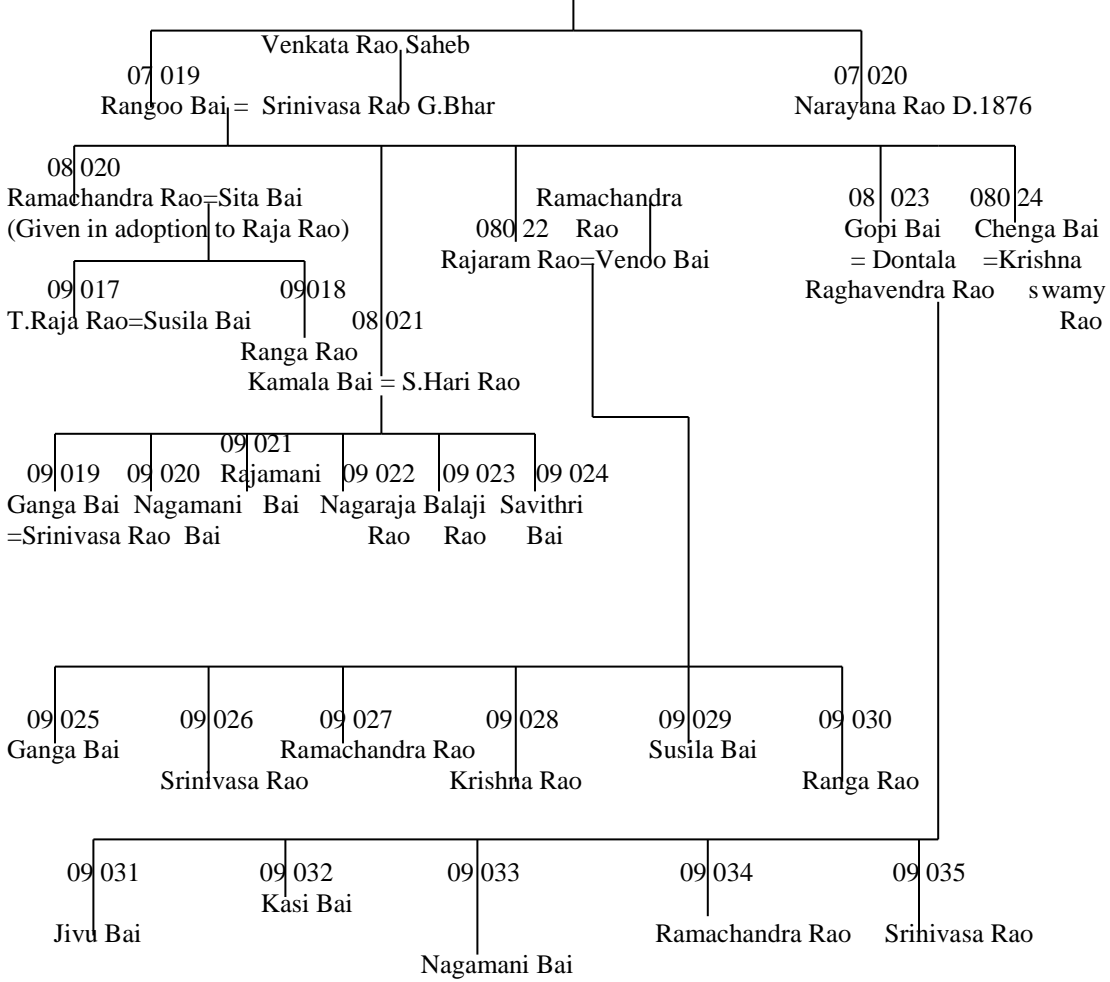

Chart-2/2 (continuation from chart 2/1)

Chart 2/4 (continuation from chart 2/3)

Chart 2/6 (continuation from chart 2/4)

(06009)Madhava Rao = Kamala Bai

Chart - 2/9 (Continuation from chart 2/4)

Chart - 2/11 (continuation from chart 2/3)

Venku Bai = Gopala Rao

Chart-2/15
 (Continuation from Chart-2/5)

(Bharathi Bai) Kuppi Bai = B.Sanjeeva Rao

Chart-2/19 (continuation from chart 2/18)

Chart-2/20 (Continuation from chart 2/18)

Chart-2/22 (Continuation of chart-2/18)

H.Seshagiri Rao

Chart-2/23 (Continuation from Chart 2/5)

Cumbam Sama Rao

(07009)

Krishna Bai = C.Nagesa Rao

Chart-2/25 (Continuation from Chart-2/24)

(08066)

D.1930 Namoo Bai = Rao Bahdhur Rajaram Rao

Chart-2/26 (Continuation from Chart-2/24)

(08070)

D.1916 Ganga Bai = R.Hari Rao = Krishna Bai (Anusuya Bai)

(07021)

Chart-2/31 (Continuation from Chart-2/9)