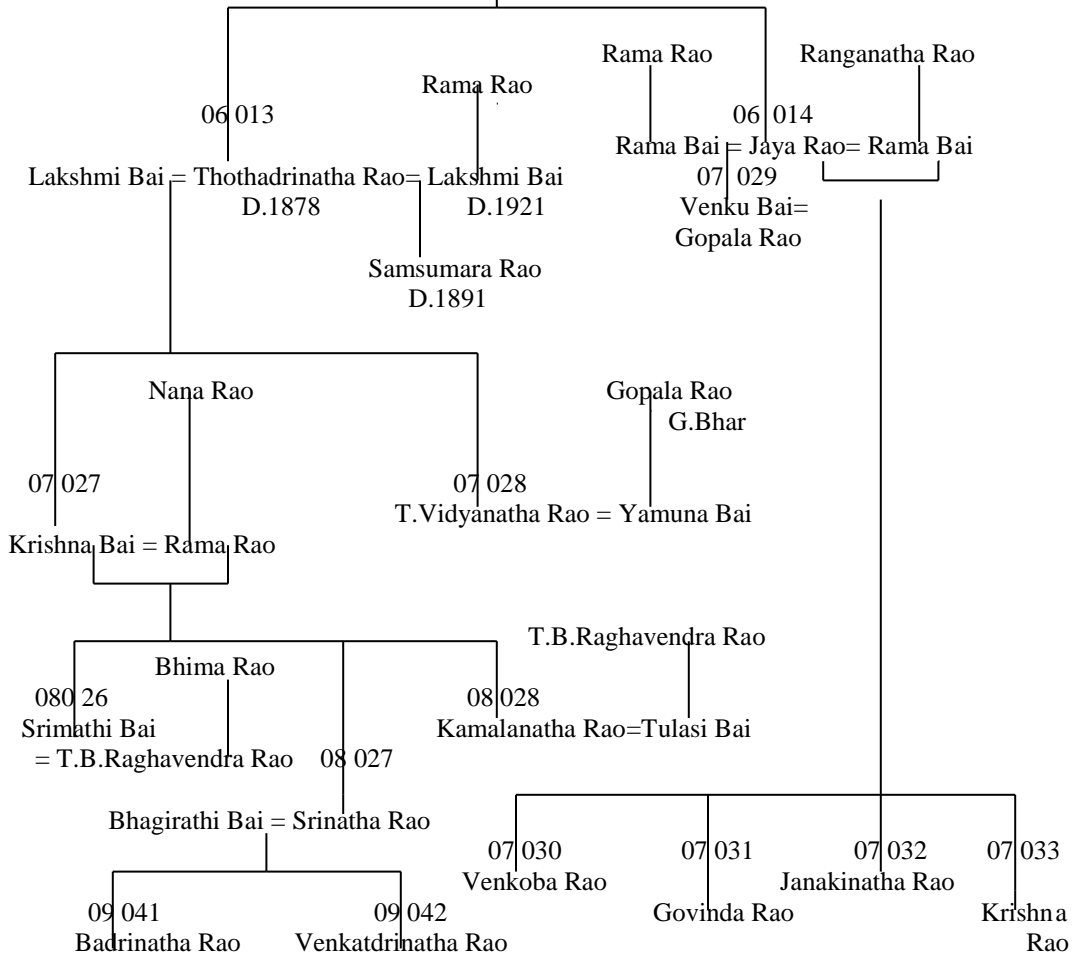

Chart-2/2 (continuation from chart 2/1)

Chart 2/4 (continuation from chart 2/3)

Chart 2/6 (continuation from chart 2/4)

(06009)Madhava Rao = Kamala Bai

Chart - 2/9 (Continuation from chart 2/4)

Chart - 2/11 (continuation from chart 2/3)

Venku Bai = Gopala Rao

Chart-2/15
 (Continuation from Chart-2/5)

(Bharathi Bai) Kuppi Bai = B.Sanjeeva Rao

Chart-2/19 (continuation from chart 2/18)

Chart-2/20 (Continuation from chart 2/18)

Chart-2/22 (Continuation of chart-2/18)

H.Seshagiri Rao

Chart-2/23 (Continuation from Chart 2/5)

Cumbam Sama Rao

(07009)

Krishna Bai = C.Nagesa Rao

Chart-2/25 (Continuation from Chart-2/24)

(08066)

D.1930 Namoo Bai = Rao Bahdhur Rajaram Rao

Chart-2/26 (Continuation from Chart-2/24)

(08070)

D.1916 Ganga Bai = R.Hari Rao = Krishna Bai (Anusuya Bai)

(07021)

Chart-2/31 (Continuation from Chart-2/9)