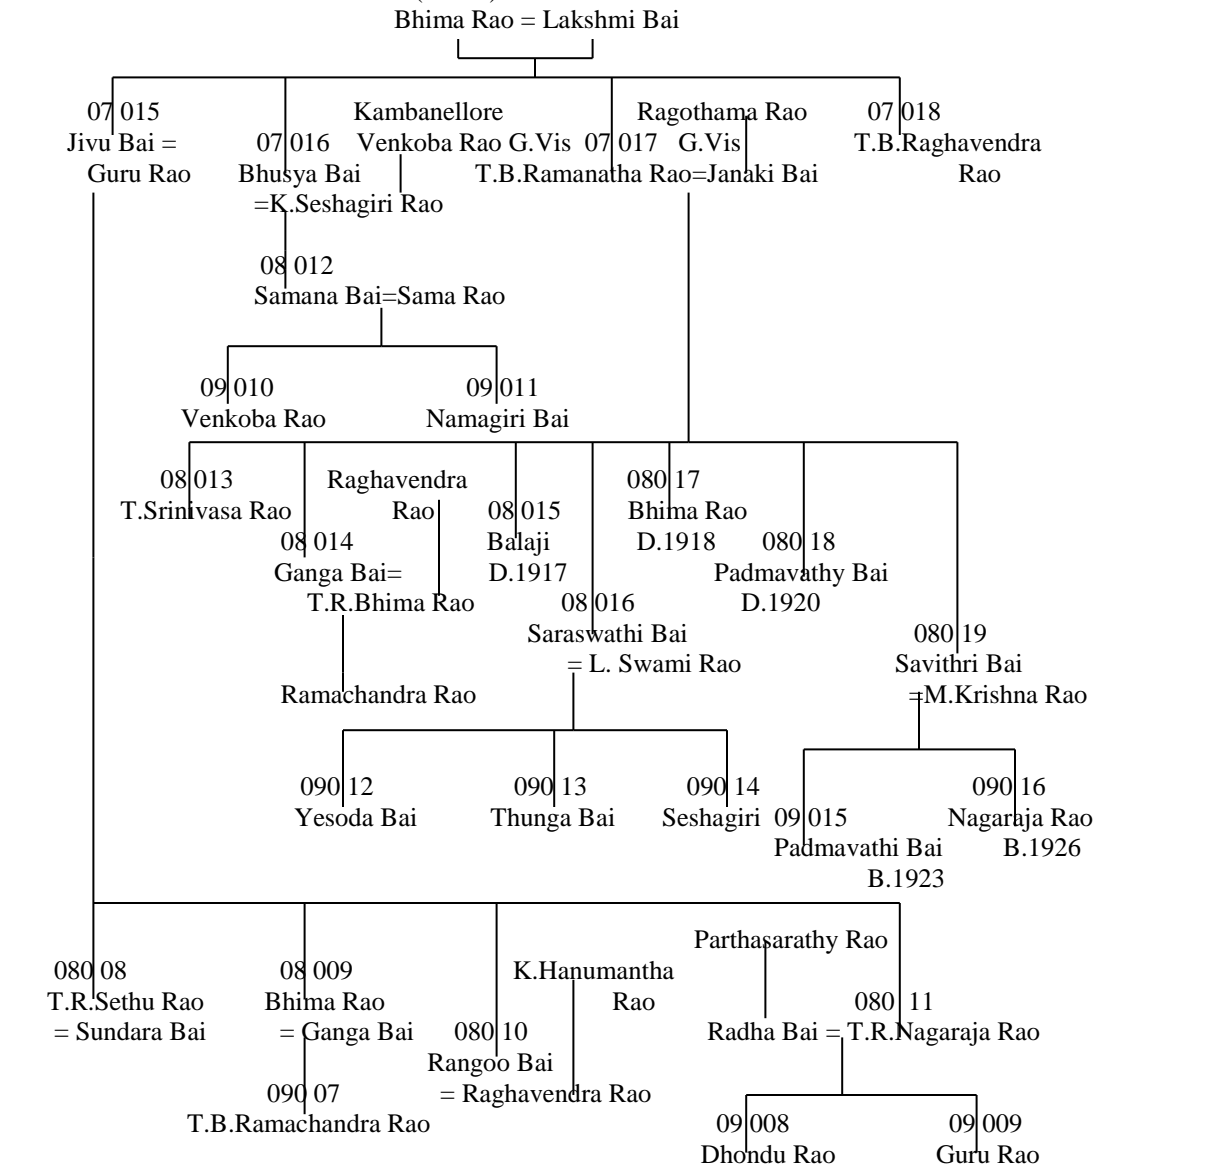

Chart-2/2 (continuation from chart 2/1)

Chart 2/4 (continuation from chart 2/3)

Chart 2/6 (continuation from chart 2/4)

(06009)Madhava Rao = Kamala Bai

Chart - 2/9 (Continuation from chart 2/4)

Chart - 2/11 (continuation from chart 2/3)

Venku Bai = Gopala Rao

Chart-2/15
 (Continuation from Chart-2/5)

(Bharathi Bai) Kuppi Bai = B.Sanjeeva Rao

Chart-2/19 (continuation from chart 2/18)

Chart-2/20 (Continuation from chart 2/18)

Chart-2/22 (Continuation of chart-2/18)

H.Seshagiri Rao

Chart-2/23 (Continuation from Chart 2/5)

Cumbam Sama Rao

(07009)

Krishna Bai = C.Nagesa Rao

Chart-2/25 (Continuation from Chart-2/24)

(08066)

D.1930 Namoo Bai = Rao Bahdhur Rajaram Rao

Chart-2/26 (Continuation from Chart-2/24)

(08070)

D.1916 Ganga Bai = R.Hari Rao = Krishna Bai (Anusuya Bai)

(07021)

Chart-2/31 (Continuation from Chart-2/9)