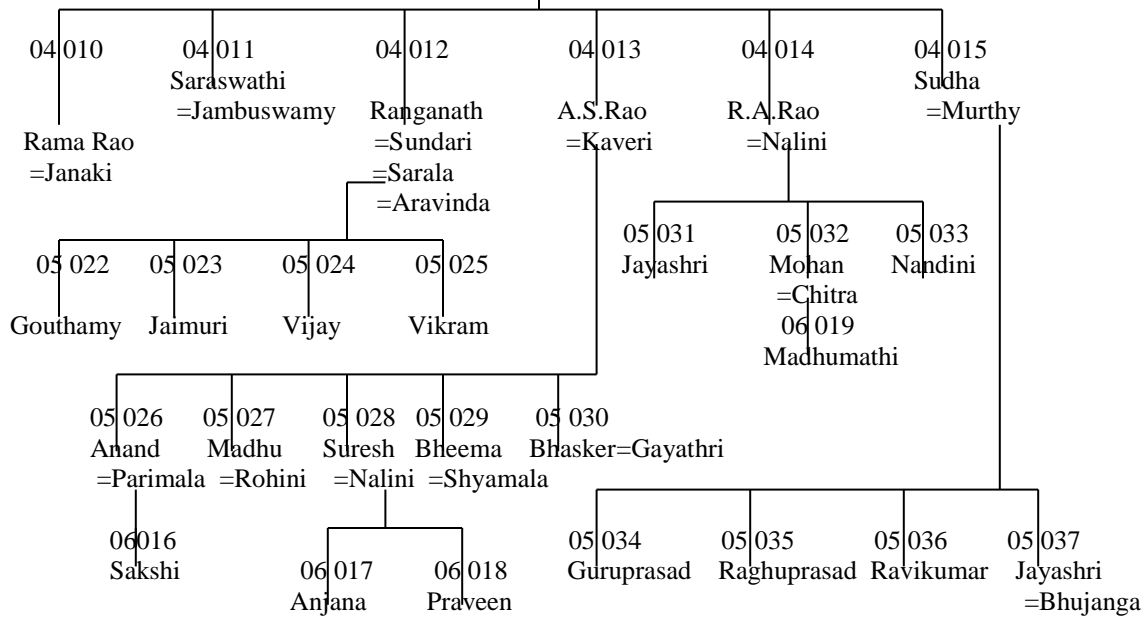

Chart -19/1

Srivathsa Gothra

Kurwady Family Chart

Chart-19/2 (Continuation from Chart-19/1) Kurwady Family Chart

Chart-19/3 (Continuation from Chart-19/1) Kurwady Family Chart

(03002)

G. Annaswamy Rao = Savithri Bai

Chart-19/4 (Continuation from Chart-19/1) Kurwady Family Chart

(03005)

Raji Bai = Haygreeva Rao

Chart-20/1

Bakshi Family Chart

Chart-21/1

Polour Family Chart

Gothra:-