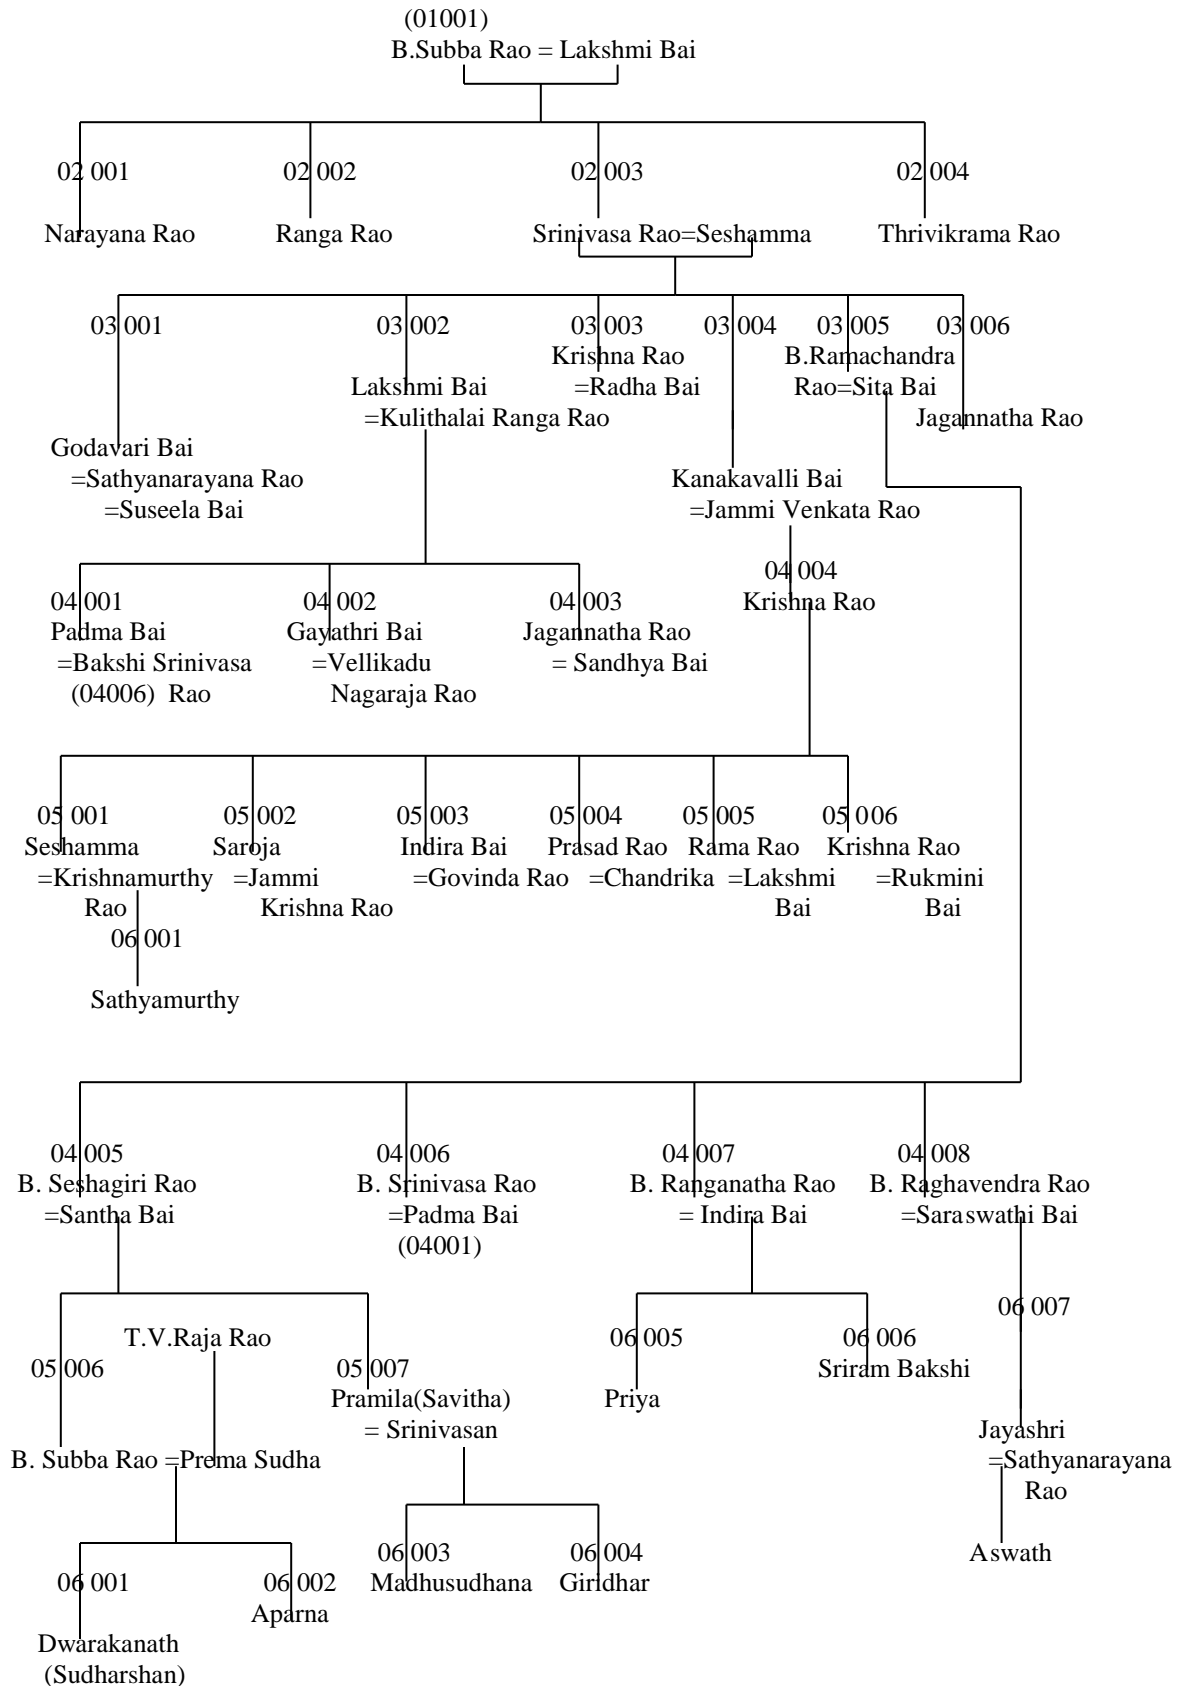

Chart -19/1

Srivathsa Gothra

Kurwady Family Chart

Chart-19/2 (Continuation from Chart-19/1) Kurwady Family Chart

Chart-19/3 (Continuation from Chart-19/1) Kurwady Family Chart

(03002)

G. Annaswamy Rao = Savithri Bai

Chart-19/4 (Continuation from Chart-19/1) Kurwady Family Chart

(03005)

Raji Bai = Haygreeva Rao

Chart-20/1

Bakshi Family Chart

Chart-21/1

Polour Family Chart

Gothra:-