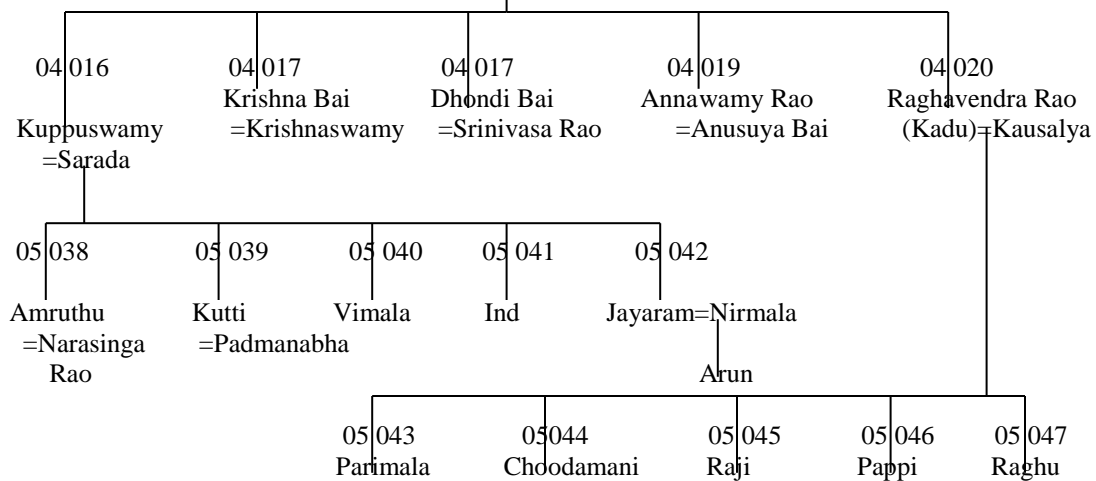

Chart -19/1

Srivathsa Gothra

Kurwady Family Chart

Chart-19/2 (Continuation from Chart-19/1) Kurwady Family Chart

Chart-19/3 (Continuation from Chart-19/1) Kurwady Family Chart

(03002)

G. Annaswamy Rao = Savithri Bai

Chart-19/4 (Continuation from Chart-19/1) Kurwady Family Chart

(03005)

Raji Bai = Haygreeva Rao

Chart-20/1

Bakshi Family Chart

Chart-21/1

Polour Family Chart

Gothra:-