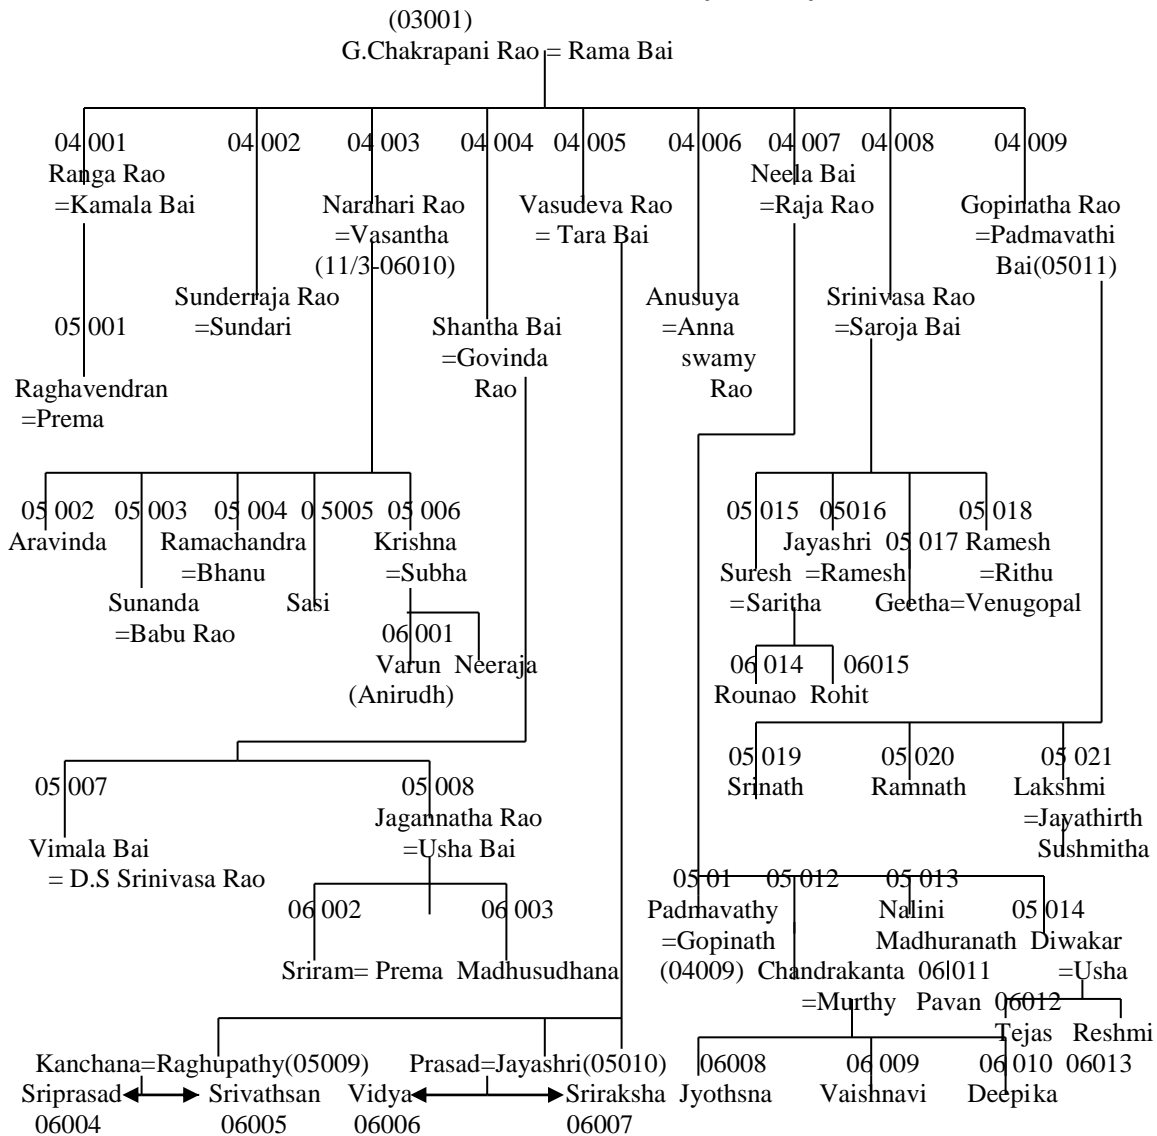

Chart -19/1

Srivathsa Gothra

Kurwady Family Chart

Chart-19/2 (Continuation from Chart-19/1) Kurwady Family Chart

Chart-19/3 (Continuation from Chart-19/1) Kurwady Family Chart

(03002)

G. Annaswamy Rao = Savithri Bai

Chart-19/4 (Continuation from Chart-19/1) Kurwady Family Chart

(03005)

Raji Bai = Haygreeva Rao

Chart-20/1

Bakshi Family Chart

Chart-21/1

Polour Family Chart

Gothra:-