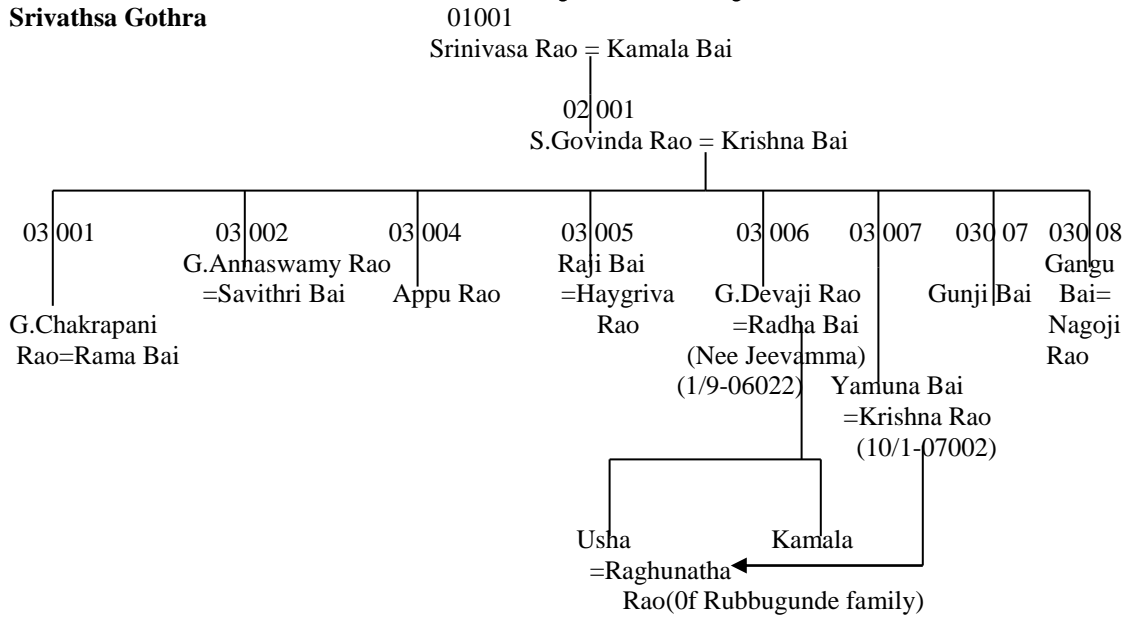

Chart -19/1

Srivathsa Gothra

Kurwady Family Chart

Chart-19/2 (Continuation from Chart-19/1) Kurwady Family Chart

Chart-19/3 (Continuation from Chart-19/1) Kurwady Family Chart

(03002)

G. Annaswamy Rao = Savithri Bai

Chart-19/4 (Continuation from Chart-19/1) Kurwady Family Chart

(03005)

Raji Bai = Haygreeva Rao

Chart-20/1

Bakshi Family Chart

Chart-21/1

Polour Family Chart

Gothra:-