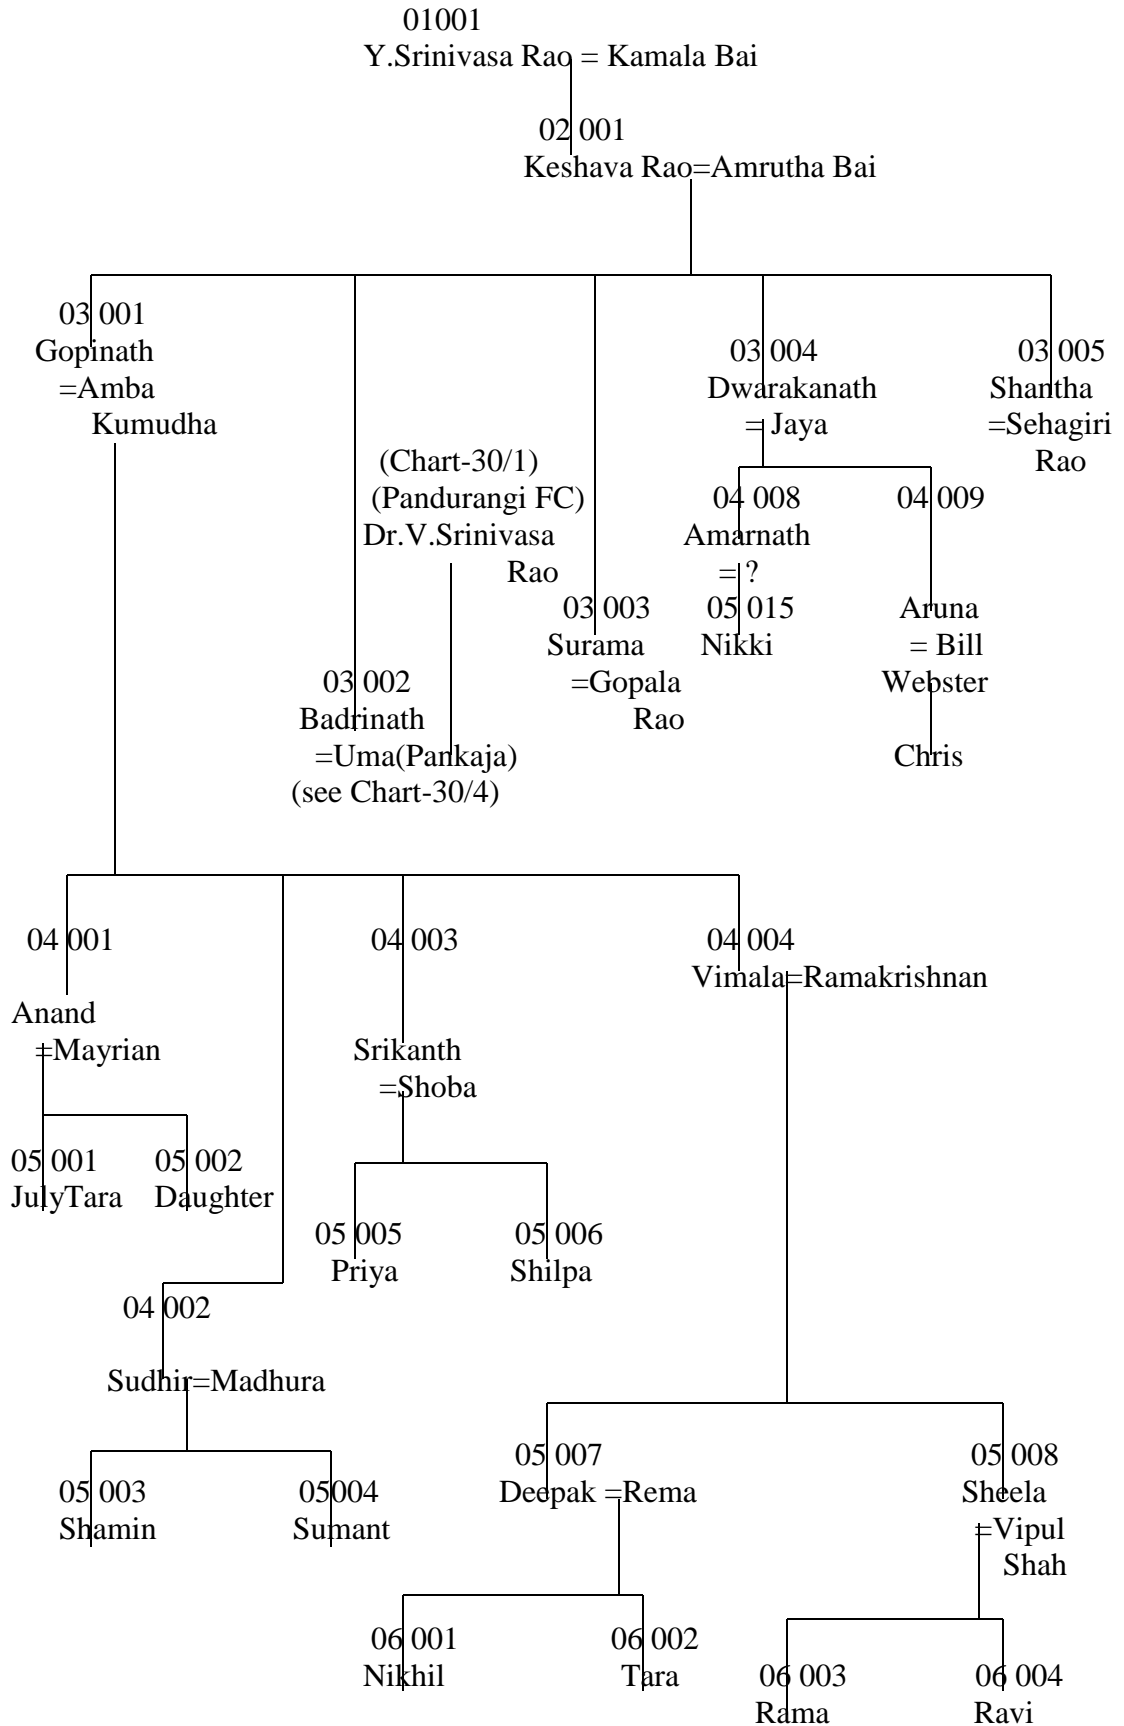

CHART-31/1
Moudhgalya Gothra

SAVARNURKAR FAMILY CHART

Chart-31/2 (Continuation from Chart-31/1) Savurnurkar Family Chart

(03002)

Badrinath= Uma (Pankaja) of PandurangiFC